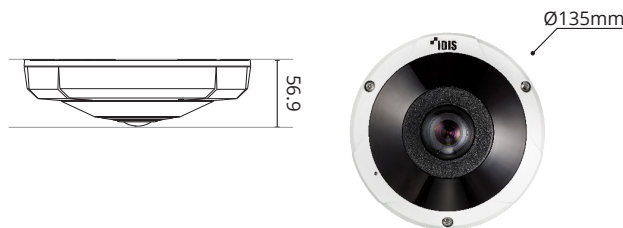

DIMENSIONS

(Unit - mm)