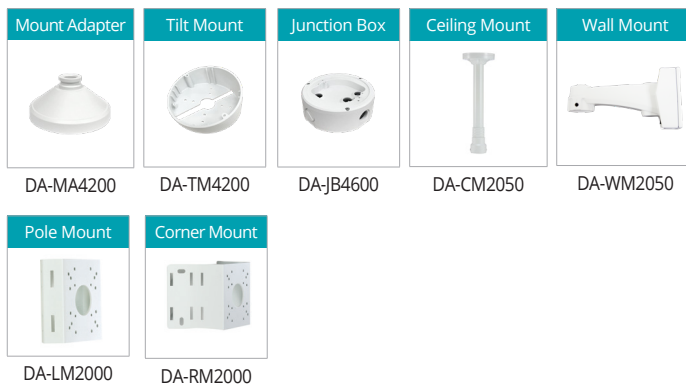

DIMENSIONS

(Unit - mm)

ACCESSORIES (OPTIONAL)

ACCESSORIES CONFIGURATION TREE