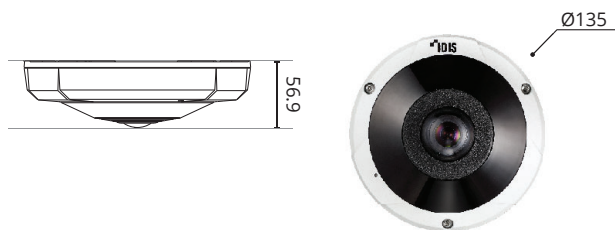

DIMENSIONS

(Unit - mm)