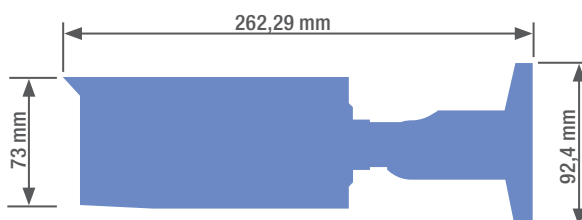

IP BULLET CAMERA, 4 MP WITH POE

FEATURES

- 4MP resolution with CMOS sensor
- H.264 and H.265
- IR illumination up to 40 meters
- 2,7 ~ 13,5 mm autofocus motorized lens
- OSD menu
- AWB, AGC, BLC, WDR digital, 2D/3D-DNR
- Slow shutter, Smart IR, Sense Up
- Mirror, motion detection, privacy mask
- Integration with other brands via Onvif 2.4, SDK and RTSP
- Compatible with ZVR/NVR NEXTGEN via Onvif
- IP66
- Surge protection
- 3AXIS bracket
- PoE supported

ACCESSORIES

HYU-355
Connection base

Dimensions

CAMERA

Image sensor	1/3 CMOS, 4 MP
Effective pixels	2688(H) x 1520(V)
Frames per second	PAL/NTSC: 12/15 fps @4MP (2592x1520)
Electronic shutter	Auto, 1/25s ~ 1/100.000s
IR illumination	15 led array: 30 ~ 40 meters
Minimum illumination	0,01 lux F1,2 (AGC ON) / 0 lux IR ON

ELECTRICAL AND ENVIRONMENTAL

Power supply	12V DC ($\pm 10\%$) /670 mA
Consumption	<8W
Working temperature	-30°C ~ +60°C
RH	10% ~ 90% HR
Protection	IP66

PHYSICAL FEATURES

Case	Metal
Dimensions	262,3 x 75 x 73 mm