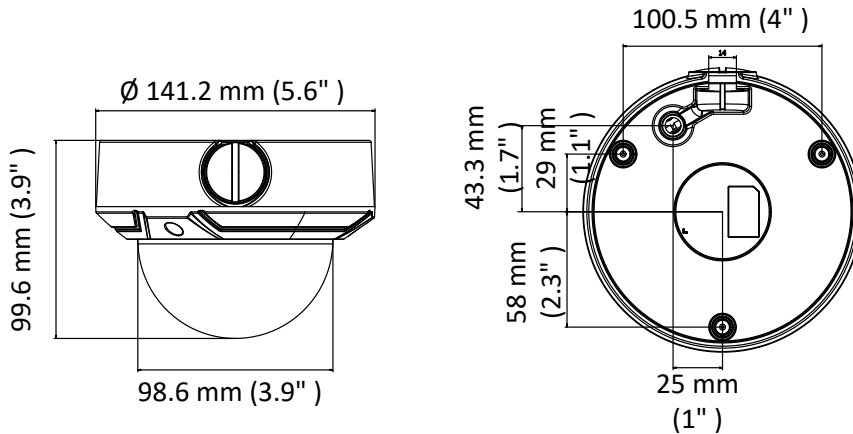

	SNMP, IGMP, 802.1X, QoS, IPv6, UDP, Bonjour
General Function	One-key reset, anti-flicker, heartbeat, mirror, password protection, privacy mask, watermark, IP address filter
API	ONVIF (PROFILE S, PROFILE G), ISAPI
Simultaneous Live View	Up to 6 channels
User/Host	Up to 32 users 3 levels: Administrator, Operator and User
Client	iVMS-4200, Hik-Connect, iVMS-5200
Web Browser	IE8+, Chrome 31.0-44, Firefox 30.0-51, Safari 8.0+
<b>Interface</b>	
Communication Interface	1 RJ45 10M/100M self-adaptive Ethernet port
Video Output (Without -Z)	1Vp-p composite output (75 Ω/BNC)
Reset Button	Yes
<b>General</b>	
Operating Conditions	-30 °C to 50 °C (-22 °F to 122 °F), humidity: 95% or less (non-condensing)
Power Supply	12 VDC ± 25%, 5.5 mm coaxial power plug PoE (802.3af, class 3)
Power Consumption and Current	-Z: 12 VDC, 0.8 A, max: 10 W; PoE: (802.3af, 36 V to 57 V), 0.4 A to 0.2 A, max: 12 W -V: 12 VDC, 0.5 A, max: 6 W; PoE: (802.3af, 36 V to 57 V), 0.3 A to 0.1 A, max: 8 W
Protection Level	IP67, IK10
Material	Metal & Plastic
Dimensions	Camera: Ø 141.2 mm × 99.6 mm (Ø 5.6" × 3.9") With package: 140 mm × 140 mm × 154 mm (5.5" × 5.5" × 6.1")
Weight	Camera: approx. 820 g (1.8 lb.) With package: approx. 1200 g (2.6 lb.)

## Dimension