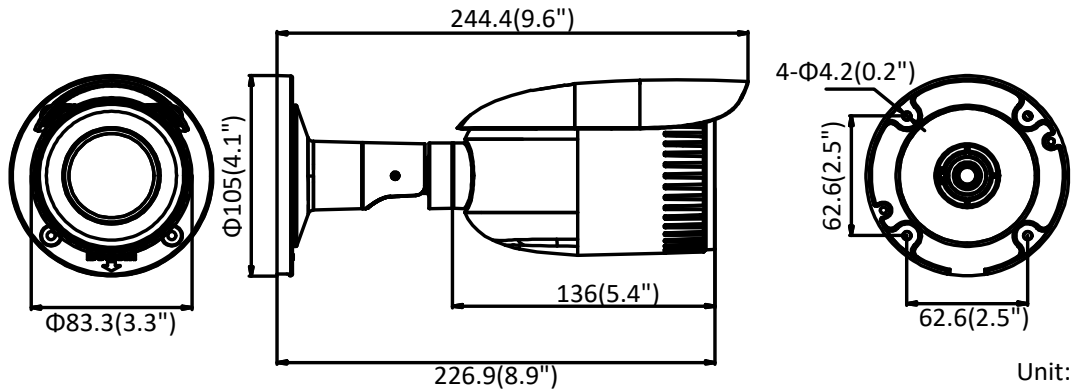

	802.1X, QoS, IPv6, UDP, Bonjour
General Function	One-key reset, anti-flicker, heartbeat, mirror, password protection, privacy mask, watermark
API	ONVIF (PROFILE S, PROFILE G), ISAPI
Simultaneous Live View	Up to 6 channels
User/Host	Up to 32 users 3 levels: Administrator, Operator and User
Client	iVMS-4200, iVMS-4500, iVMS-5200
Web Browser	IE8+, Chrome 31.0-44, Firefox 30.0-51, Safari 8.0+
<b>Interface</b>	
Communication Interface	1 RJ45 10M/100M self-adaptive Ethernet port
Video Output (Without -Z)	1Vp-p composite output (75 Ω/BNC)
Reset Button	Yes
<b>General</b>	
Operating Conditions	-30 °C to 60 °C (-22 °F to 140 °F), humidity: 95% or less (non-condensing)
Power Supply	12 VDC ± 25%, 5.5 mm coaxial power plug PoE (802.3af, class 3)
Power Consumption and Current	-Z: 12 VDC, 0.9 A, max. 11 W; PoE: (802.3af, 36 V to 57 V), 0.4 A to 0.2 A, max. 12.9 W -V: 12 VDC, 0.6 A, max. 7 W; PoE: (802.3af, 36 V to 57 V), 0.3 A to 0.1 A, max. 9 W
Protection Level	IP67
Material	Metal
Dimensions	Φ 105 mm × 244.4 mm (Φ 4.1" × 9.6")
Weight	Camera: approx. 1015 g (2.2 lb.) With package: approx. 1540 g (3.4 lb.)

## Dimension

Unit: mm