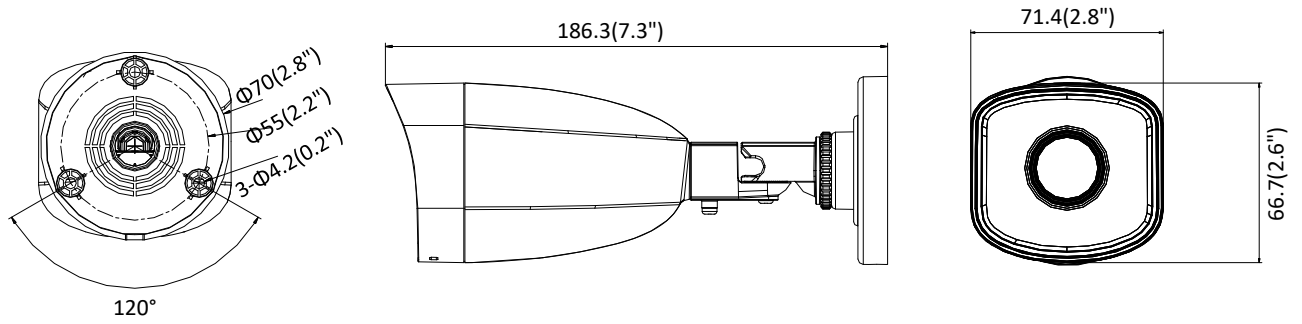

Dimension

Without -M Model