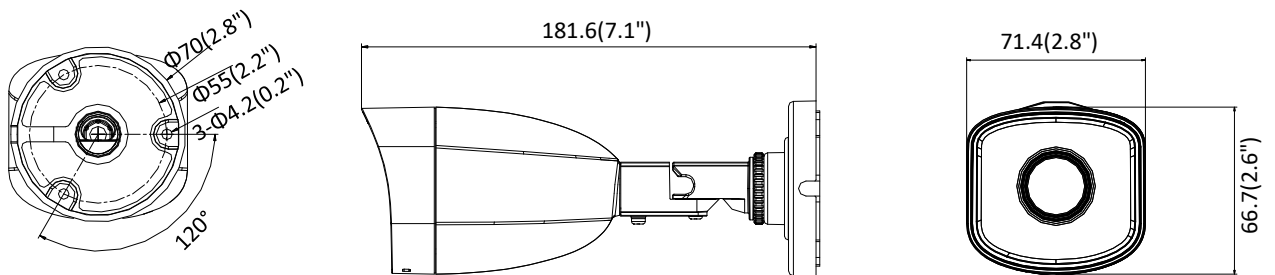

Client	iVMS-4200, Hik-Connect, iVMS-5200, iVMS-4500
Web Browser	IE8+, Chrome 31.0-44, Firefox 30.0-51, Safari 8.0+
<b>Interface</b>	
Communication Interface	1 RJ45 10M/100M self-adaptive Ethernet port
<b>General</b>	
Operating Conditions	-30 °C to 60 °C (-22 °F to 140 °F), humidity: 95% or less (non-condensing)
Power Supply	12 VDC ± 25%, 5.5 mm coaxial power plug PoE (802.3af, class 3)
Power Consumption and Current	12 VDC, 0.3 A, Max: 3.5 W PoE: (802.3af, 36 V to 57 V), 0.2 A to 0.1 A, Max: 4.5 W
Protection Level	IP67
Material	Without -M model: Front cover: metal, camera body: plastic, bracket: plastic -M model: Front cover: metal, camera body: metal, bracket: metal
Dimensions	Without -M model: Ø 70 mm × 186.3 mm (Ø 2.8" × 7.3") With -M model: Ø 70 mm × 181.6 mm (Ø 2.8" × 7.1")
Weight	Without -M model: Camera: Approx. 270 g (0.6 lb.) With package: Approx. 510 g (1.1 lb.) -M model: Camera: Approx. 390 g (0.9 lb.) With package: Approx. 630 g (1.4 lb.)

## Available Model

HWI-B121H (2.8/4 mm), HWI-B121H-M (2.8/4 mm)

## Dimension

Without -M Model

With -M Model