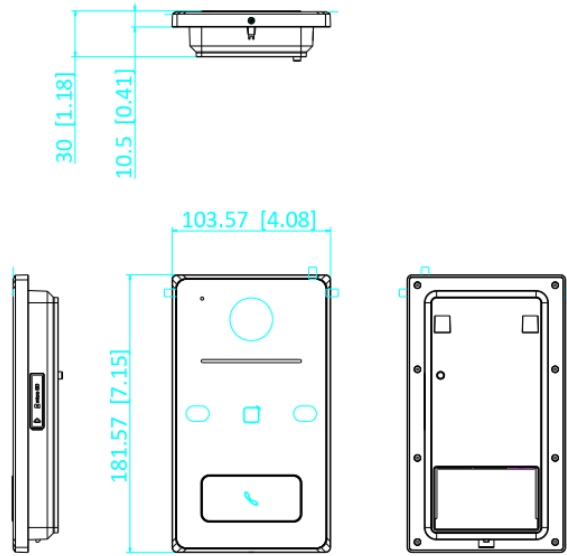

Unit:mm [inch]

SCALE 1:1

▪ Accessory

▪ Included

**DS-KABV6133-G/
Surface
Gang box**

▪ Optional

**DS-KABV6133-RS
Rain shield**