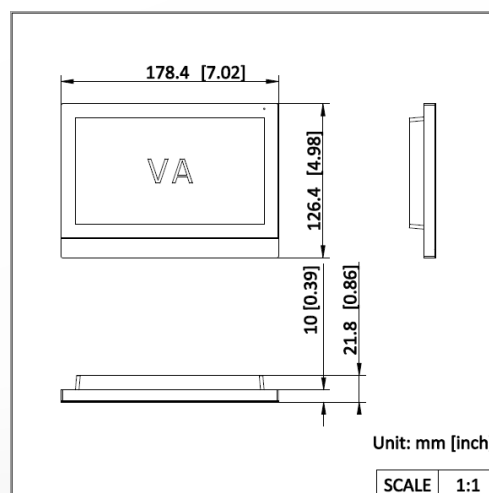

RS-485	1
USB	/
TF card	Support TF card, up to 128 G
Alarm output	/
Lock control	4 relays, Max. 30 VDC 2 A
Power supply output	Max. 12 VDC 0.5 A
Debugging port	1
Relay	4
<b>General</b>	
Button	/
Installation	Flush mounting, surface mounting, table mounting
Indicator	/
Weight	/
Protective level	/
Working temperature	-10 °C to 50 °C (14 °F to 122 °F)
Working humidity	10% to 90% (no-condensing)
Dimension (W × H × D)	178.4 mm × 126.4 mm × 21.8 mm (7.02" × 4.98" × 0.86")
Battery	/
Power supply	IEEE802.3at, Standard PoE, 12 VDC, 1.5 A
Application environment	Indoor
Power consumption	≤ 12 W
Language	English, Arabic, French, Russian, Spanish, Italian, German, Polish, Turkish, Portuguese, Portuguese (Brazil), Uzbek, Kazakh, Czech, Hungarian, Dutch, Romanian, Bulgarian, Ukrainian, Croatian, Serbian, Greek, Lithuanian, Estonian, Latvian, Norwegian, Danish, Slovenian, Slovak, Hebrew, Swedish, Finnish, Mongolian, Vietnamese, Chinese Traditional
Material	Plastic casing

## ▪ Dimension