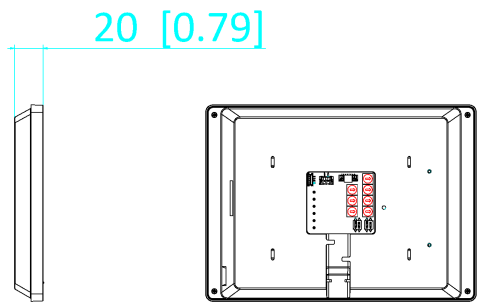

Unit:mm [inch]

SCALE

1:1