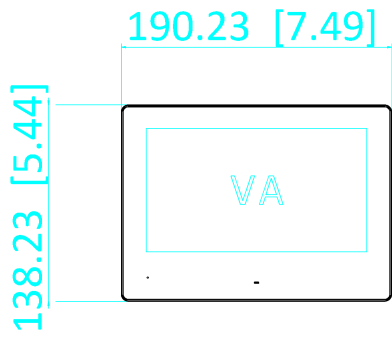

## ▪ Specification

System parameters	
Operating system	Embedded Linux operation system
ROM	32 MB
RAM	128 MB
CPU	Embedded processor
Display parameters	
Screen size	7-inch
Operation method	Capacitive touch screen
Type	Colorful TFT screen
Resolution	1024 × 600
Video parameters	
Video compression standard	/
Lens	/
FOV	/
WDR	/
Resolution	/
Focal length	/
Audio parameters	
Audio input	1 Built-in omnidirectional microphone
Audio compression standard	G.711 U G.711 A
Audio output	1 Built-in loudspeaker
Audio compression bitrate	64 Kps
Audio quality	Noise suppression and echo cancellation
Volume adjustment	Adjustable
Capacity	
Event capacity	200 captured pictures (with TF card)
Linked indoor extensions capacity	3
Network parameters	
Communication protocol	TCP/IP, RTSP
Wi-Fi standard	2.4 GHz, IEEE802.11b, IEEE802.11g, IEEE802.11n
3G/4G standard	/
Zigbee	/
Device interfaces	
Alarm input	1
TAMPER	/
RS-485	/
USB	/
TF card	Max to 128 G, SD 2.0 or lower version
Alarm output	/
DIP switch	5 decimal DIP switch and 4 binary DIP switch
Power supply input	48V, powered by DS-KAD7060EY or DS-KAD7061EY
Two-wire IP interface	2, 1 for input 1 for output

#### ▪ Dimension

Unit:mm [inch]

SCALE

1:1

**Headquarters**

No.555 Qianmo Road, Binjiang District,  
Hangzhou 310051, China  
T +86-571-8807-5998  
www.hikvision.com

Follow us on social media to get the latest product and solution information.