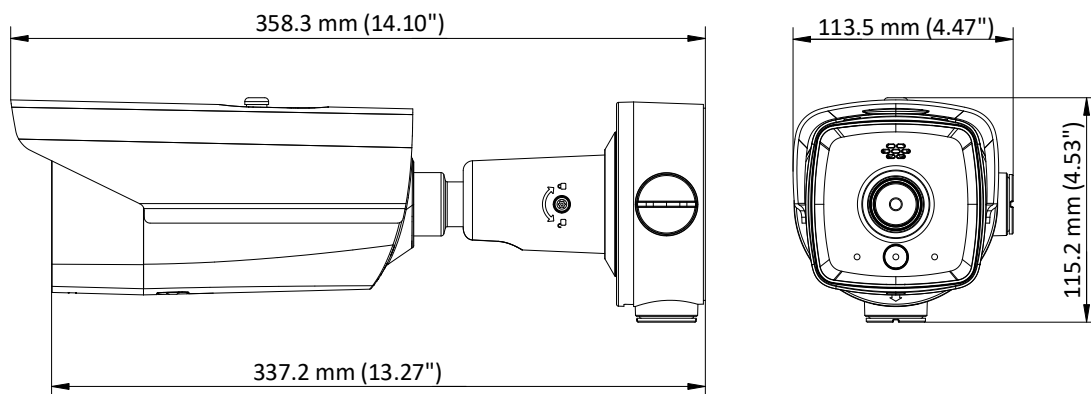

Available Model

DS-2TD2117-3/PA

Dimension

Distributed by

**HIKVISION®****Headquarters**

No.555 Qianmo Road, Binjiang District,
Hangzhou 310051, China
T +86-571-8807-5998
overseasbusiness@hikvision.com

Hikvision USA
T +1-909-895-0400
sales.usa@hikvision.com