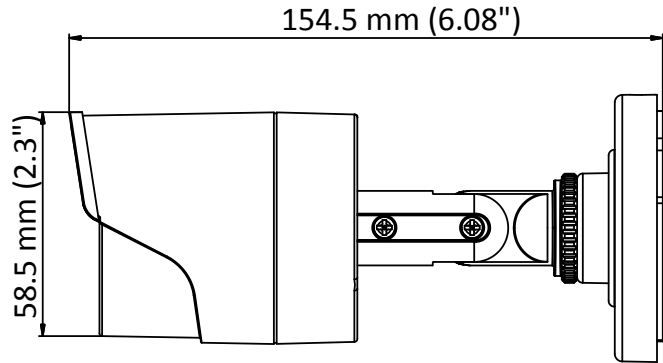

Order Models

DS-2CE16D0T-IRPE

Dimension