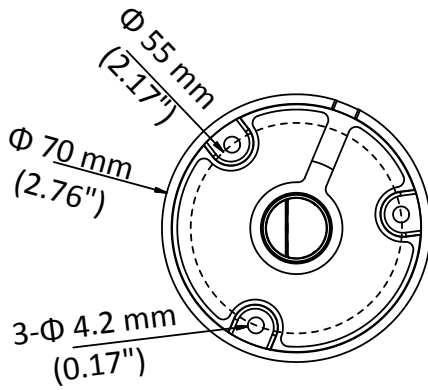

Order Models

DS-2CE16D0T-IRPE

Dimension