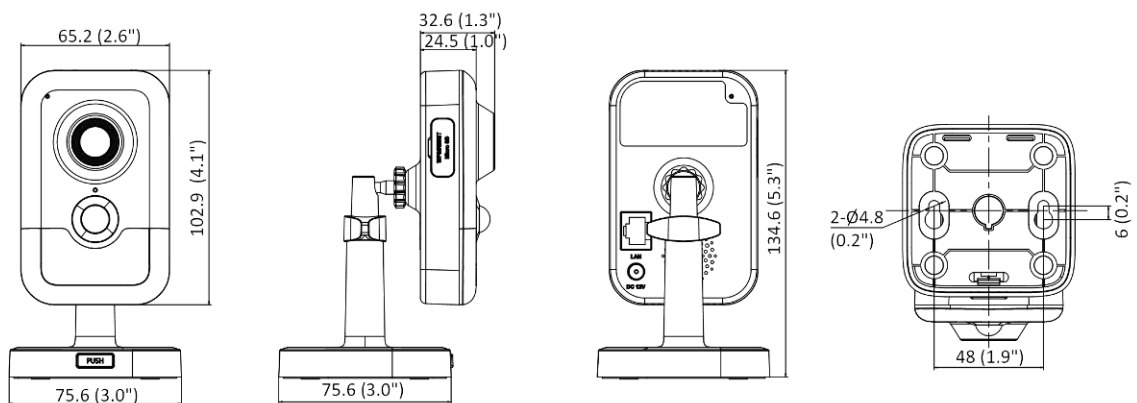

Startup and Operating Conditions	-10 °C to 40 °C (14 °F to 104 °F). Humidity 95% or less (non-condensing)
Camera Material	Plastic
Camera Dimension	102.9 mm × 65.2 mm × 32.6 mm (4.1" × 2.6" × 1.3")
Package Dimension	150 mm × 125 mm × 99 mm (5.9" × 4.9" × 3.9")
Camera Weight	Approx. 120 g (0.3 lb.)
With Package Weight	Approx. 430 g (0.9 lb.)
Approval	
EMC	FCC SDoC (47 CFR Part 15, Subpart B); CE-EMC (EN 55032: 2015, EN 61000-3-2:2019, EN 61000-3-3:2013+A1:2019, EN 50130-4: 2011 +A1: 2014); KC (KN 32: 2015, KN 35: 2015)
Safety	UL (UL 62368-1); CB (IEC 62368-1:2014+A11); CE-LVD (EN 62368-1:2014/A11:2017)
Environment	CE-RoHS (2011/65/EU); WEEE (2012/19/EU); Reach (Regulation (EC) No 1907/2006)

▪ Available Model

DS-2CD2423G2-I (2.8/4 mm)

▪ Dimension

Unit: mm (inch)