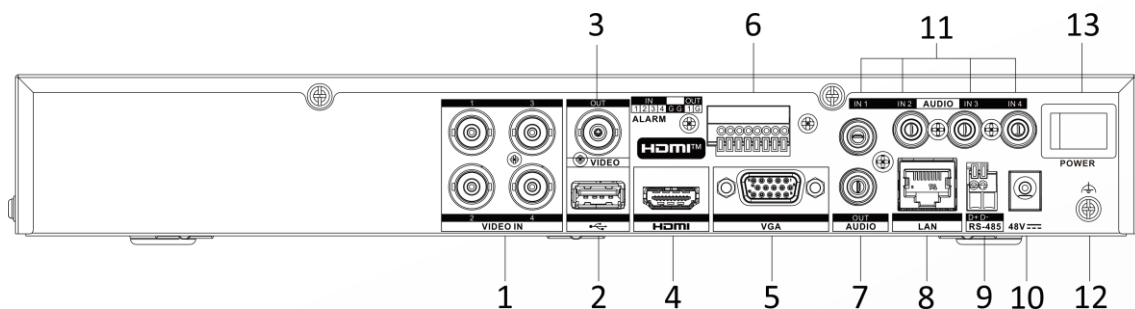

Dual-stream	Support main stream or sub stream
Stream Type	Video, Video & Audio
Audio Compression	G.711u
Audio Bitrate	64 Kbps
Network	
Total Bandwidth	96 Mbps
Network Protocol	TCP/IP, PPPoE, DHCP, Hik-Connect, DNS, DDNS, NTP, SADP, NFS, iSCSI, UPnP™, HTTPS, ONVIF
Remote Connection	32
Network Interface	1, RJ45 10/100 Mbps self-adaptive Ethernet interface
Auxiliary Interface	
SATA	1 SATA interface
Capacity	up to 12 TB capacity for each disk
Serial Interface	RS-485 (half-duplex)
USB Interface	Front panel: 1 × USB 2.0; Rear panel: 1 × USB 3.0
Alarm In/Out	4/1
General	
Power Supply	48 VDC, 1.35 A
Consumption	≤ 20 W (without HDD)
Working Temperature	-10 °C to 55 °C (14 °F to 131 °F)
Working Humidity	10% to 90%
Dimension (W × D × H)	319 × 235 × 48 mm (12.6 × 9.3 × 1.9 inch)
Weight	≤ 1.16 kg (2.6 lb)

▪ Physical Interface

No.	Description	No.	Description
1	Video in	8	LAN network interface
2	USB interface	9	RS-485 interface
3	Video out	10	Power supply
4	HDMI interface	11	Audio in
5	VGA interface	12	GND
6	Alarm in and alarm out	13	Power supply
7	Audio out