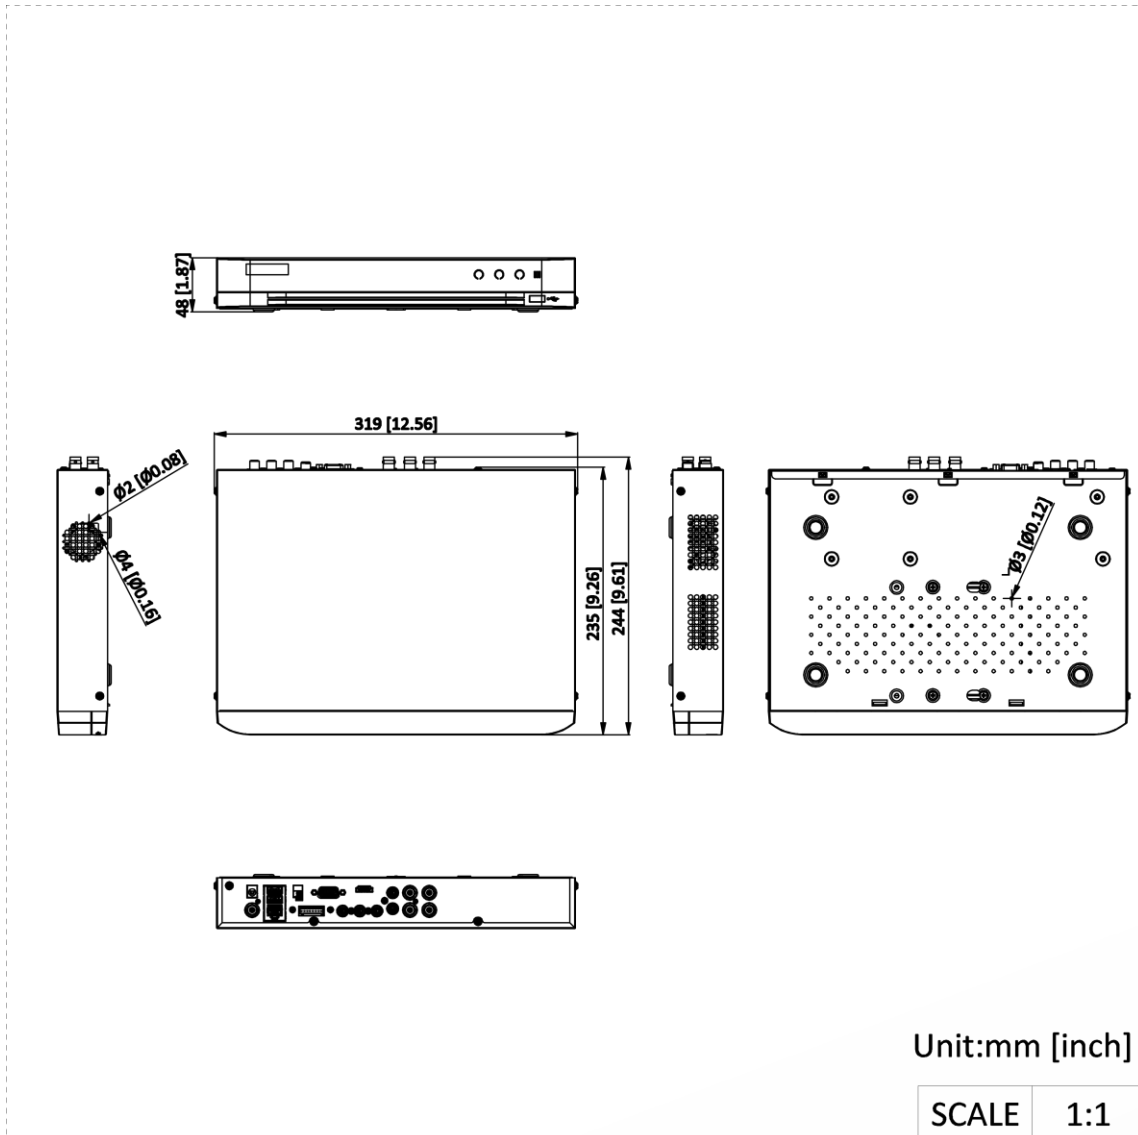

Dual-stream	Support main stream or sub stream
Stream Type	Video, Video & Audio
Audio Compression	G.711u
Audio Bitrate	64 Kbps
Network	
Total Bandwidth	96 Mbps
Network Protocol	TCP/IP, PPPoE, DHCP, Hik-Connect, DNS, DDNS, NTP, SADP, NFS, iSCSI, UPnP™, HTTPS, ONVIF
Remote Connection	32
Network Interface	1, RJ45 10/100 Mbps self-adaptive Ethernet interface
Auxiliary Interface	
SATA	1 SATA interface
Capacity	up to 12 TB capacity for each disk
Serial Interface	RS-485 (half-duplex)
USB Interface	Front panel: 1 × USB 2.0; Rear panel: 1 × USB 3.0
Alarm In/Out	4/1
General	
Power Supply	48 VDC, 1.35 A
Consumption	≤ 20 W (without HDD)
Working Temperature	-10 °C to 55 °C (14 °F to 131 °F)
Working Humidity	10% to 90%
Dimension (W × D × H)	319 × 235 × 48 mm (12.6 × 9.3 × 1.9 inch)
Weight	≤ 1.16 kg (2.6 lb)

▪ Physical Interface

No.	Description	No.	Description
1	Video in	8	LAN network interface
2	USB interface	9	RS-485 interface
3	Video out	10	Power supply
4	HDMI interface	11	Audio in
5	VGA interface	12	GND
6	Alarm in and alarm out	13	Power supply
7	Audio out		

▪ **Available Model**

iDS-7204HUHI-M1/PXT

▪ **Dimension**

See Far, Go Further

www.hikvision.com
support@hikvision.com