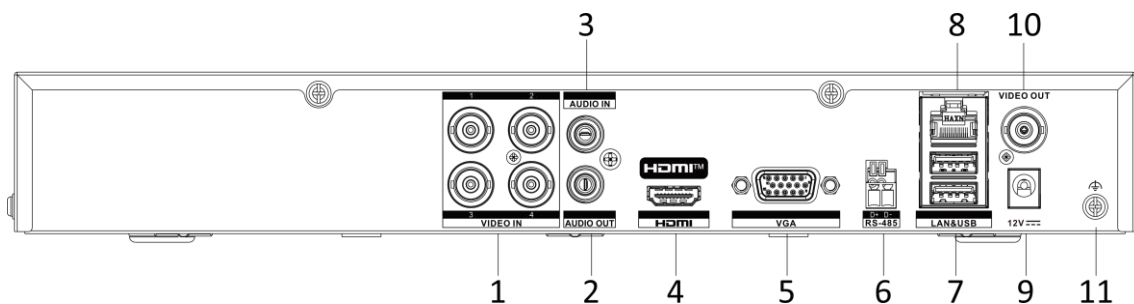

Network Interface	1, RJ45 10/100 Mbps self-adaptive Ethernet interface
Auxiliary Interface	
SATA	1 SATA interface
Capacity	up to 12 TB capacity for each disk
Serial Interface	RS-485 (half-duplex)
USB Interface	Front panel: 1 × USB 2.0; Rear panel: 1 × USB 3.0
Alarm In/Out	N/A
General	
Power Supply	12 VDC, 2 A
Consumption	≤ 15 W (without HDD)
Working Temperature	-10 °C to 55 °C (14 °F to 131 °F)
Working Humidity	10% to 90%
Dimension (W × D × H)	319 × 235 × 48 mm (12.6 × 9.3 × 1.9 inch)
Weight	≤ 1.16 kg (2.6 lb)

▪ Physical Interface

No.	Description	No.	Description
1	Video in	7	LAN network interface
2	Audio out	8	USB interface
3	Audio in	9	Power supply
4	HDMI interface	10	Video out
5	VGA interface	11	GND
6	RS-485 interface		

▪ Available Model

iDS-7204HTHI-M1/XT