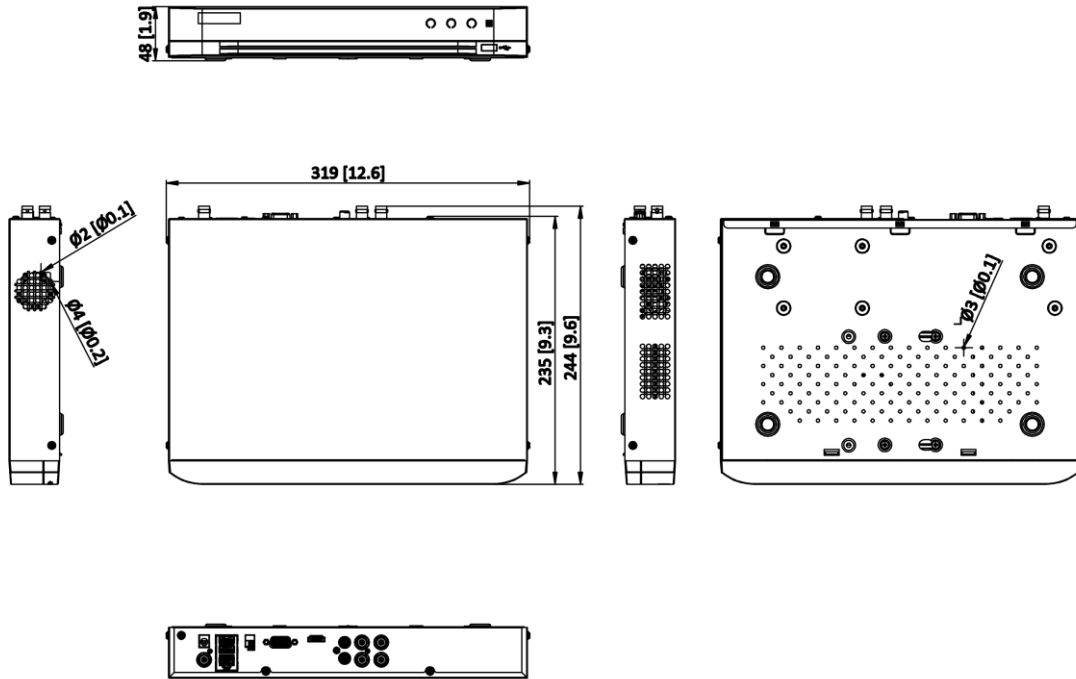

Network Interface	1, RJ45 10/100 Mbps self-adaptive Ethernet interface
Auxiliary Interface	
SATA	1 SATA interface
Capacity	up to 12 TB capacity for each disk
Serial Interface	RS-485 (half-duplex)
USB Interface	Front panel: 1 × USB 2.0; Rear panel: 1 × USB 3.0
Alarm In/Out	N/A
General	
Power Supply	12 VDC, 2 A
Consumption	≤ 15 W (without HDD)
Working Temperature	-10 °C to 55 °C (14 °F to 131 °F)
Working Humidity	10% to 90%
Dimension (W × D × H)	319 × 235 × 48 mm (12.6 × 9.3 × 1.9 inch)
Weight	≤ 1.16 kg (2.6 lb)

▪ Physical Interface

No.	Description	No.	Description
1	Video in	7	LAN network interface
2	Audio out	8	USB interface
3	Audio in	9	Power supply
4	HDMI interface	10	Video out
5	VGA interface	11	GND
6	RS-485 interface		

▪ Available Model

iDS-7204HTHI-M1/XT

▪ Dimension

Unit:mm [inch]

SCALE	1:1
-------	-----

See Far, Go Further

www.hikvision.com
support@hikvision.com