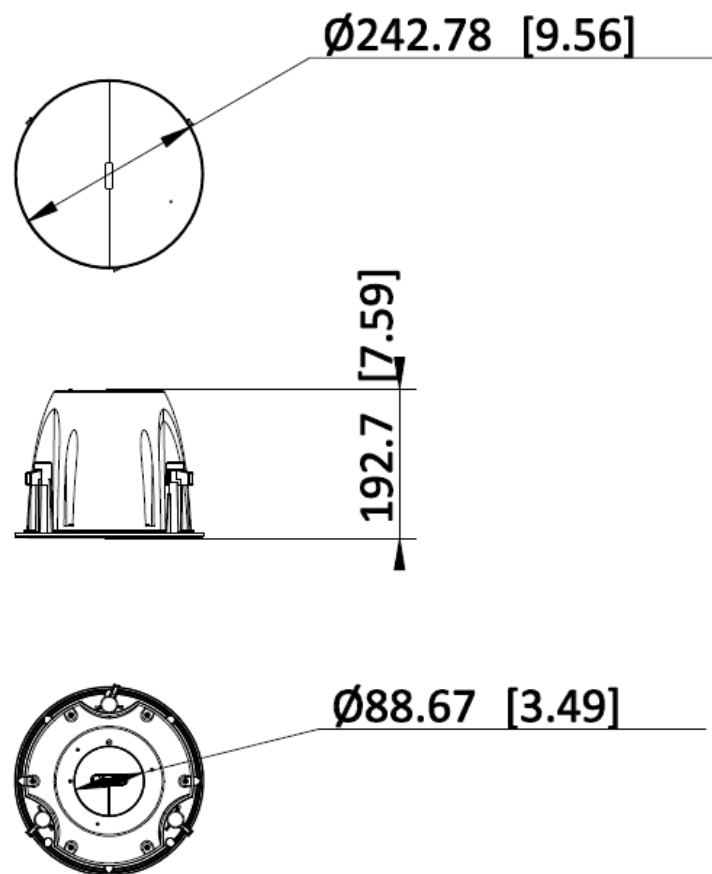

▪ Specification

Protocol	
Network Protocol	IPv4, HTTP, HTTPS, SIP, SSL/TLS, DNS, NTP, TCP, UDP, IGMP, ICMP, DHCP, ARP
Microphone	
Type	MEMS
Amount	2
Frequency Response	100 Hz to 10 kHz
Sensitivity	-38dBV/Pa
Speaker	
Impedance	8Ω
Rated Power	10W
Total Harmonic Distortion (THD)	≤1%
Sensitivity(1 m, 1 W)	89dB
Max. Acoustic Pressure	98dB
Frequency Response	120Hz~20kHz(-10dB)
Speaker Unit	1 × 1.0-inch tweeter and 1 × 6.5-inch woofer
Function	
Audio Algorithm	AEC、AGC、ANS、DRC
Audio Bit Rate	G.711ulaw (64 Kbps) /G.711alaw (64 Kbps) /MP3 (128 Kbps) Sampling bit width: 16 bits
Audio	
Number of Secondary Speaker	AF Protocol : 0
	AT Protocol : 0
	BT Protocol : 4
Secondary Speaker Connection Method	Voltage Input
Interface	
Alarm	Alarm in
Network Interface	RJ45 10 M/100 M Adaptive Ethernet port × 1
Local Storage	Built-in 64 GB EMMC (Audio file storage is 55 GB.)
Audio In	3.5 mm audio interface × 1
LED Indicator	Solid green: normal working Flashing green: intercom in progress Solid red: start or network disconnection Flashing red: upgrading
Reset	Support
General	
Power	24 VDC ± 10%, 2.5 A, max. 60 W, PoE: 50 V to 57 V, 0 A to 1.6 A, max. 71 W
Material	Main body: PC Base: ABS
Dimension	∅242.78 mm × 192.7 mm (9.56" × 7.59")
Weight	Approx. 2.7 kg (5.95 lb.)
Language	5 languages: English, French, Spanish, German, Italian
Package Dimension	305 mm × 305 mm × 315 mm (12.01" × 12.01" × 12.4")

▪ **Available Model**

DS-QAZ1610G1-BE

DS-QAZ1610G1-BE/BLACK

▪ **Dimension**

Unit: mm [inch]

SCALE

1:1

See Far, Go Further