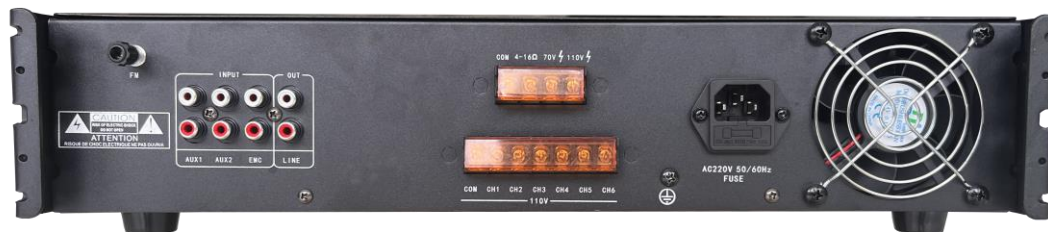

▪ Available Model

DS-QAE0A240G1-VB6

▪ Dimension