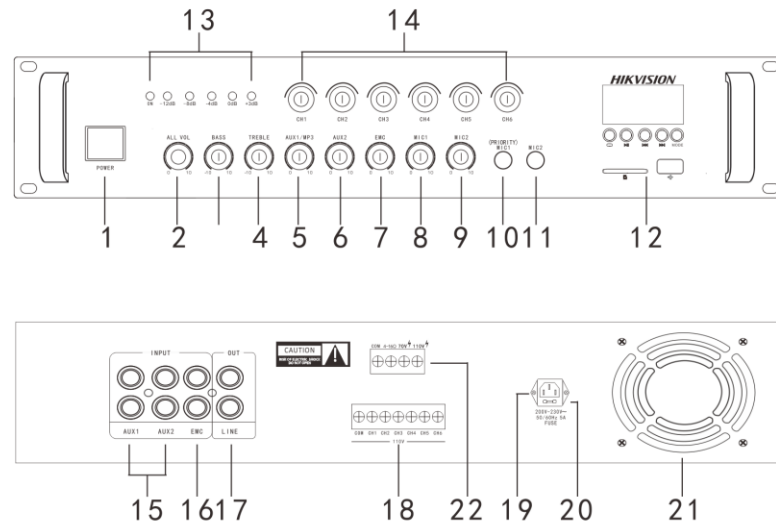

▪ Specification

Model		DS-QAE0A240G1-VB6
Audio	Rated Power	240W
	Sensitivity	Line: -10dB EMC: -10dB MIC: -40dB line: 0dB
	Frequency Response	80Hz-18KHz (±3dB)
	THD and SNR	THD≤0.5% SNR≥75dB
Interface	Audio In	EMC IN × 1, 6.5 mm Microphone × 2, AUX IN × 2, Bluetooth, USB2.0, SD card
	Audio Out	Constant Voltage Output × 1, 110 V COM, Constant Voltage Output × 1, 70 V COM, Constant Impedance Output × 1, 4~16Ω COM, Partition Output × 6, 110 V COM, line out × 1,
	Volume Knob	MIC Volume Knob × 2, Partition 1 Volume Knob × 6, All Volume Knob × 1, Bass Volume Knob × 1, Treble Volume Knob × 1, AUX1/MP3 Volume Knob × 1, AUX2 Volume Knob × 1, EMC Volume Knob × 1
	USB	USB2.0
General	Power	200V-230V~, 50/60Hz 7A
	Material	Iron
	Dimension	484 × 88 × 360mm
	Weight	Approx. 10.3 kg (22.71 lb.)
	Package Dimension	484 × 88 × 395mm
	With Package Weight	Approx. 11 Kg(24.25 lb.)
	Color	Black
	Packing List	One machine and one power cord
	Operating Temperature	-10~+ 40°C, (±2) 20%~80% relative humidity
	Installation	Cabinet installation

▪ Available Model

DS-QAE0A240G1-VB6

▪ Dimension

1	Power switch	13	Level indicator light
2	Master volume	14	Six zone independent volume adjustment knob
3	Bass adjustment		
4	Treble adjustment		
5	AUX1/MP3 volume adjustment	15	AUX1/AUX2 line input
6	AUX2 volume adjustment	16	Emergency input
7	Emergency volume adjustment	17	Line output
8	MIC1 Volume adjustment	18	110V constant voltage partition output
9	MIC2 Volume adjustment	19	Power socket
10	MIC1 input(PRIOROTY)	20	Fuses
11	MIC2 input	21	Power amplifier cooling fan
12	MP3 module	22	Main output of power amplifier