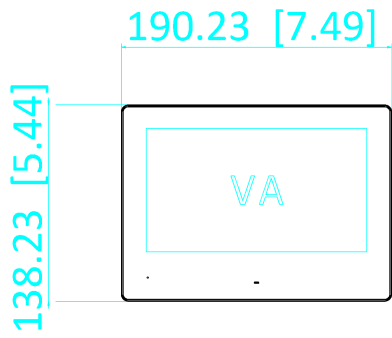

▪ Specification

System parameters	
Operating system	Embedded Linux operation system
ROM	32 MB
RAM	128 MB
CPU	Embedded processor
Display parameters	
Screen size	7-inch
Operation method	Capacitive touch screen
Type	Colorful TFT screen
Resolution	1024 × 600
Video parameters	
Video compression standard	/
Lens	/
FOV	/
WDR	/
Resolution	/
Focal length	/
Audio parameters	
Audio compression standard	G.711 U G.711 A
Audio input	1 Built-in omnidirectional microphone
Audio output	1 Built-in loudspeaker
Audio compression bitrate	64 Kps
Audio quality	Noise suppression and echo cancellation
Volume adjustment	Adjustable
Capacity	
Event capacity	200 captured pictures (with TF card)
Linked indoor extensions capacity	3
Network parameters	
Communication protocol	TCP/IP, RTSP
Wi-Fi standard	2.4 GHz, IEEE802.11b, IEEE802.11g, IEEE802.11n
3G/4G standard	/
Zigbee	/
Device interfaces	
Alarm input	1
TAMPER	/
RS-485	/
USB	/
TF card	Max to 128 G, SD 2.0 or lower version
Alarm output	/
DIP switch	5 decimal DIP switch and 4 binary DIP switch
Power supply input	48V, powered by DS-KAD7060EY or DS-KAD7061EY
Two-wire IP interface	2, 1 for input 1 for output

General	
Button	3 Touch buttons (Answer, Unlock, Hang up)+1 Physical button (Reset)
Installation	Surface mounting
Indicator	4 (Wifi, Power, Mute, In use)
Protective level	/
Working temperature	-10 °C to 50 °C (14 °F to 122 °F)
Working humidity	10% to 90% (no-condensing)
Dimensions	190.2 mm × 138.2 mm × 20 mm (7.5" × 5.4" × 0.8")
Battery	/
Power supply	48V, Powered by DS-KAD7060EY or DS-KAD7061EY
Application environment	Indoor
Power consumption	≤ 5W (stand by ≤ 1.2 W)
Language	English, Bulgarian, Hungarian, Greek, German, Italian, Czech, Slovak, French, Polish, Dutch, Spanish, Romanian, Estonian, Croatian, Slovenian, Serbian, Ukrainian, Portuguese

▪ Available Model

DS-KH7300EY-WTIE2

▪ Dimension

Unit:mm [inch]

SCALE

1:1

Headquarters

No.555 Qianmo Road, Binjiang District,
Hangzhou 310051, China
T +86-571-8807-5998
www.hikvision.com