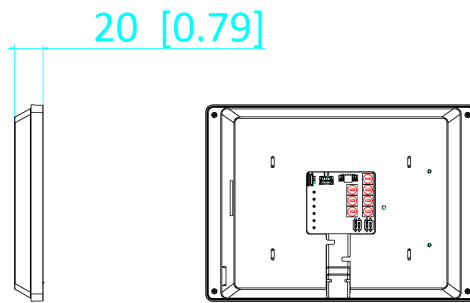

▪ Specification

System parameters	
Operating system	Embedded Linux operation system
ROM	32 MB
RAM	128 MB
CPU	Embedded processor
Display parameters	
Screen size	7-inch
Operation method	Capacitive touch screen
Type	Colorful TFT screen
Resolution	1024 × 600
Video parameters	
Video compression standard	/
Lens	/
FOV	/
WDR	/
Resolution	/
Focal length	/
Audio parameters	
Audio compression standard	G.711 U G.711 A
Audio input	1 Built-in omnidirectional microphone
Audio output	1 Built-in loudspeaker
Audio compression bitrate	64 Kps
Audio quality	Noise suppression and echo cancellation
Volume adjustment	Adjustable
Capacity	
Event capacity	200 captured pictures (with TF card)
Linked indoor extensions capacity	3
Network parameters	
Communication protocol	TCP/IP, RTSP
Wi-Fi standard	2.4 GHz, IEEE802.11b, IEEE802.11g, IEEE802.11n
3G/4G standard	/
Zigbee	/
Device interfaces	
Alarm input	1
TAMPER	/
RS-485	/
USB	/
TF card	Max to 128 G, SD 2.0 or lower version
Alarm output	/
DIP switch	5 decimal DIP switch and 4 binary DIP switch
Power supply input	48V, powered by DS-KAD7060EY or DS-KAD7061EY
Two-wire IP interface	2, 1 for input 1 for output

General	
Button	3 Touch buttons (Answer, Unlock, Hang up)+1 Physical button (Reset)
Installation	Surface mounting
Indicator	4 (Wifi, Power, Mute, In use)
Protective level	/
Working temperature	-10 °C to 50 °C (14 °F to 122 °F)
Working humidity	10% to 90% (no-condensing)
Dimensions	190.2 mm × 138.2 mm × 20 mm (7.5" × 5.4" × 0.8")
Battery	/
Power supply	48V, Powered by DS-KAD7060EY or DS-KAD7061EY
Application environment	Indoor
Power consumption	≤ 5W (stand by ≤ 1.2 W)
Language	English, Bulgarian, Hungarian, Greek, German, Italian, Czech, Slovak, French, Polish, Dutch, Spanish, Romanian, Estonian, Croatian, Slovenian, Serbian, Ukrainian, Portuguese

▪ Available Model

DS-KH7300EY-WTIE2

▪ Dimension

Unit:mm [inch]

SCALE

1:1

Headquarters

No.555 Qianmo Road, Binjiang District,
Hangzhou 310051, China
T +86-571-8807-5998
www.hikvision.com