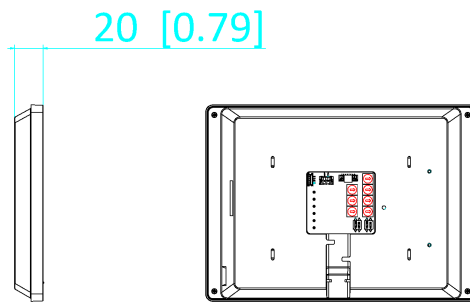

Unit:mm [inch]

SCALE

1:1