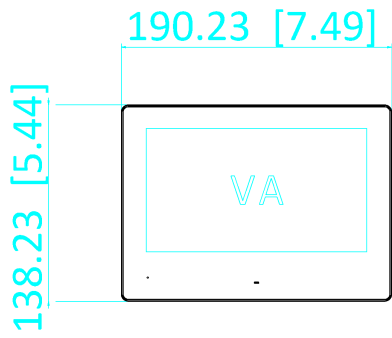

▪ Specification

System parameters	
Operating system	Embedded Linux operation system
ROM	32 MB
RAM	128 MB
CPU	Embedded processor
Display parameters	
Screen size	7-inch
Operation method	Capacitive touch screen
Type	Colorful TFT screen
Resolution	1024 × 600
Video parameters	
Video compression standard	/
Lens	/
FOV	/
WDR	/
Resolution	/
Focal length	/
Audio parameters	
Audio compression standard	G.711 U G.711 A
Audio input	1 Built-in omnidirectional microphone
Audio output	1 Built-in loudspeaker
Audio compression bitrate	64 Kps
Audio quality	Noise suppression and echo cancellation
Volume adjustment	Adjustable
Capacity	
Event capacity	200 captured pictures (with TF card)
Linked indoor extensions capacity	3
Network parameters	
Communication protocol	TCP/IP, RTSP
Wired network	10/100 Mbps self-adaptive through 2-wire interface
Wi-Fi standard	/
3G/4G standard	/
Zigbee	/
Device interfaces	
Alarm input	1
TAMPER	/
RS-485	/
USB	/
TF card	Max to 128 G, SD 2.0 or lower version
Alarm output	/
DIP switch	5 decimal DIP switch and 4 binary DIP switch
Power supply input	48V, powered by DS-KAD7060EY or DS-KAD7061EY

▪ Available Model

DS-KH7300EY-TIE2/White

▪ Dimension

Unit:mm [inch]

SCALE

1:1

Headquarters

No.555 Qianmo Road, Binjiang District,
Hangzhou 310051, China
T +86-571-8807-5998
www.hikvision.com