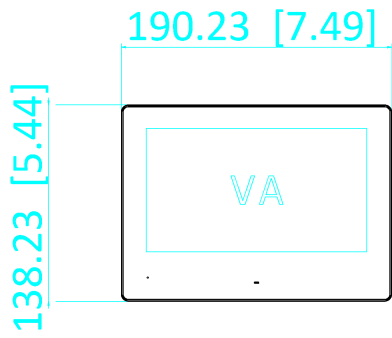

## ▪ Specification

System parameters	
Operating system	Embedded Linux operation system
ROM	32 MB
RAM	128 MB
CPU	Embedded processor
Display parameters	
Screen size	7-inch
Operation method	Capacitive touch screen
Type	Colorful TFT screen
Resolution	1024 × 600
Video parameters	
Video compression standard	/
Lens	/
FOV	/
WDR	/
Resolution	/
Focal length	/
Audio parameters	
Audio compression standard	G.711 U G.711 A
Audio input	1 Built-in omnidirectional microphone
Audio output	1 Built-in loudspeaker
Audio compression bitrate	64 Kps
Audio quality	Noise suppression and echo cancellation
Volume adjustment	Adjustable
Capacity	
Event capacity	200 captured pictures (with TF card)
Linked indoor extensions capacity	3
Network parameters	
Communication protocol	TCP/IP, RTSP
Wired network	10/100 Mbps self-adaptive through 2-wire interface
Wi-Fi standard	/
3G/4G standard	/
Zigbee	/
Device interfaces	
Alarm input	1
TAMPER	/
RS-485	/
USB	/
TF card	Max to 128 G, SD 2.0 or lower version
Alarm output	/
DIP switch	5 decimal DIP switch and 4 binary DIP switch
Power supply input	48V, Powered by DS-KAD7060EY or DS-KAD7061EY

#### ▪ Dimension

Unit:mm [inch]

SCALE	1:1
-------	-----

**Headquarters**

No.555 Qianmo Road, Binjiang District,  
Hangzhou 310051, China  
T +86-571-8807-5998  
www.hikvision.com

Follow us on social media to get the latest product and solution information.