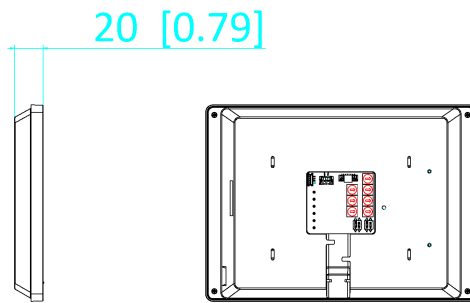

Unit:mm [inch]

SCALE	1:1