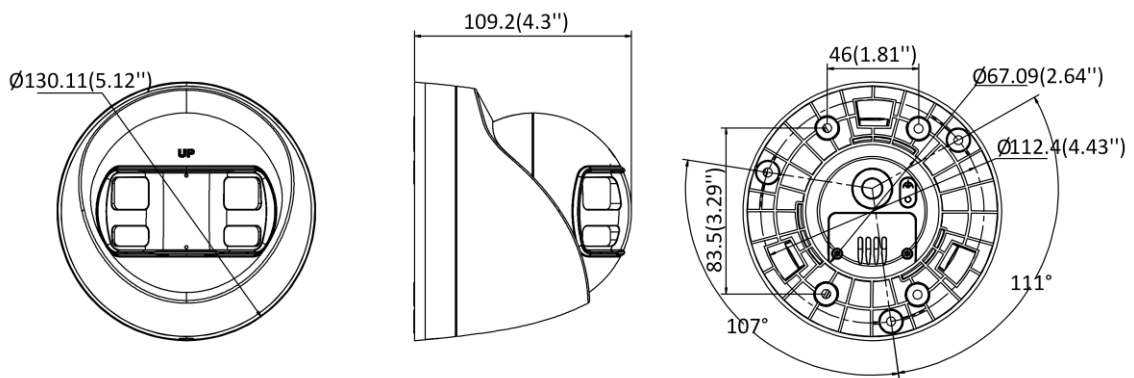

▪ Specification

Camera	
Max. Resolution	3328 (H) × 1504 (V)
Shutter Time	1/20 s to 1/50,000 s
Image Sensor	3K CMOS
Slow Shutter	Max. 16 times
Min. Illumination	0.0005 Lux @ (F1.0, AGC ON), 0 Lux with white light
Angle Adjustment	Pan: 0° to 360°, Tilt: 0° to 75°, Rotate: 0° to 360°
Lens	
Lens Type	2.8 mm fixed focal lens
Focal Length & FOV	2.8 mm, horizontal FOV: 180°, vertical FOV: 75°
Lens Mount	M12
Illuminator	
Supplement Light Range	IR: Up to 40 m, White Light: Up to 40 m
Smart Supplement Light	Yes
Image	
Privacy Mask	4 programmable privacy masks
Frame Rate	3K @20 dual
Wide Dynamic Range (WDR)	≥130 dB
Image Parameters Switch	STD/HIGH-SAT/HIGHLIGHT
Day/Night Mode	Auto
White Balance	Auto/Manual
Image Enhancement	WDR,BLC,HLC,Global
Noise Reduction	3D DNR
Image Settings	Brightness,Contrast,Smart IR,Sharpness,Anti-Banding,AGC
Interface	
Video Output	1 HD analog output
Built-in Microphone	Yes
Event	
Motion Detection	4 programmable motion areas
General	
Power	15 VDC ± 25%, max. 8.9 W, *You are recommended to use one power adapter to supply the power for one camera.
Language	English
Operating Condition	-40 °C to 60 °C (-40 °F to 140 °F). Humidity: 90% or less (non-condensing)
Material	Main body: Metal, Enclosure: Plastic
Communication	HIKVISION-C
Dimension	∅130.11 mm × 109.2 mm (∅5.12" × 4.3")
Weight	Approx. 570 g (1.26 lb.)
Approval	
Protection	IP67

▪ Available Model

DS-2CE72KF3TP-DLS(180°)

▪ **Dimension**

Unit: mm (inch)

▪ **Accessory**

▪ **Optional**

DS-1273ZJ-130-TRL Wall mount	DS-1280ZJ-DM21 Junction box	DS-1281ZJ-M Inclined ceiling mount
		
		

See Far, Go Further