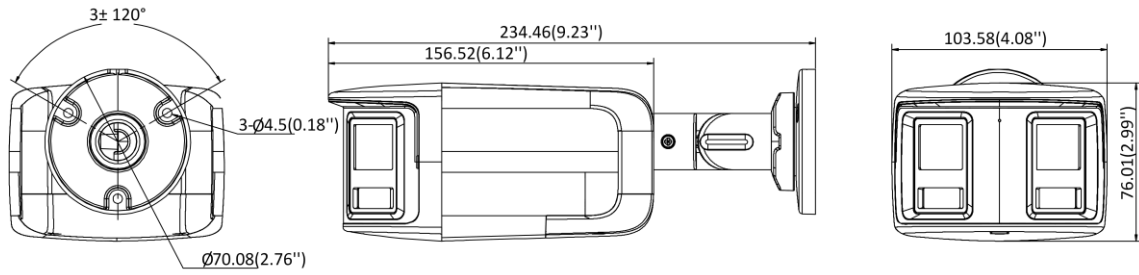

## ▪ Specification

Camera	
Max. Resolution	3328 (H) × 1504 (V)
Shutter Time	1/20 s to 1/50,000 s
Image Sensor	3K CMOS
Slow Shutter	Max. 16 times
Min. Illumination	0.0005 Lux @ (F1.0, AGC ON), 0 Lux with white light
Angle Adjustment	Pan: 0° to 360°, Tilt: 0° to 180°, Rotate: 0° to 360°
Lens	
Lens Type	2.8 mm fixed focal lens
Focal Length & FOV	2.8 mm, horizontal FOV: 180°, vertical FOV: 75°
Lens Mount	M12
Illuminator	
Supplement Light Range	IR: Up to 40 m, White Light: Up to 40 m
Smart Supplement Light	Yes
Image	
Privacy Mask	4 programmable privacy masks
Frame Rate	3K @20 dual
Wide Dynamic Range (WDR)	≥130 dB
Image Parameters Switch	STD/HIGH-SAT/HIGHLIGHT
Day/Night Mode	Auto
White Balance	Auto/Manual
Image Enhancement	WDR,BLC,HLC,Global
Noise Reduction	3D DNR
Image Settings	Brightness,Contrast,Smart IR,Sharpness,Anti-Banding,AGC
Interface	
Video Output	1 HD analog output
Built-in Microphone	Yes
Event	
Motion Detection	4 programmable motion areas
General	
Power	15 VDC ± 25%, max. 8.9 W, *You are recommended to use one power adapter to supply the power for one camera.
Language	English
Operating Condition	-40 °C to 60 °C (-40 °F to 140 °F). Humidity: 90% or less (non-condensing)
Material	Front cover: Metal, Main body: Plastic
Communication	HIKVISION-C
Dimension	234.46 mm × 103.58 mm × 76.01 mm (9.23" × 4.08" × 2.99")
Weight	Approx. 630 g (1.39 lb.)
Approval	
Protection	IP67

## ▪ Available Model

DS-2CE12KF3TP-DLS(180°)

▪ **Dimension**

Unit: mm (inch)

▪ **Accessory**

▪ **Optional**

DS-1280ZJ-XS Junction box	DS-2280ZJ Wall mount
	
 <p data-bbox="643 1317 730 1335">DS-1280ZJ-XS</p>	 <p data-bbox="887 1317 951 1335">DS-2280ZJ</p>