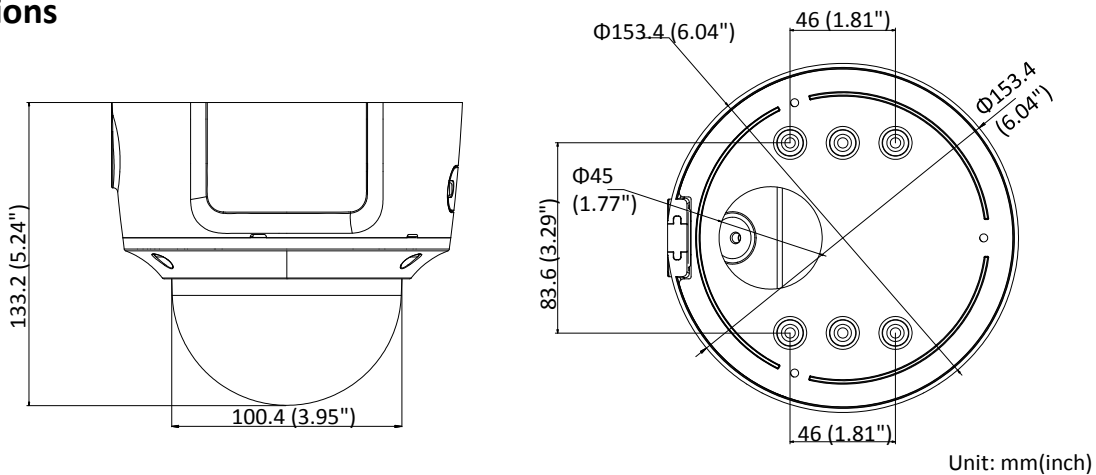

Material	Metal
Dimensions	Φ 153.4 × 133.2 mm (Φ 6.04" × 5.24")
Weight	Camera: 1287 g (2.8 lb.)

Available Model:

DS-2CD2745FWD-IZS (2.8 to 12 mm)

Dimensions

Accessories

DS-1471ZJ-155
Pendant Mount

DS-1473ZJ-155
Wall Mount