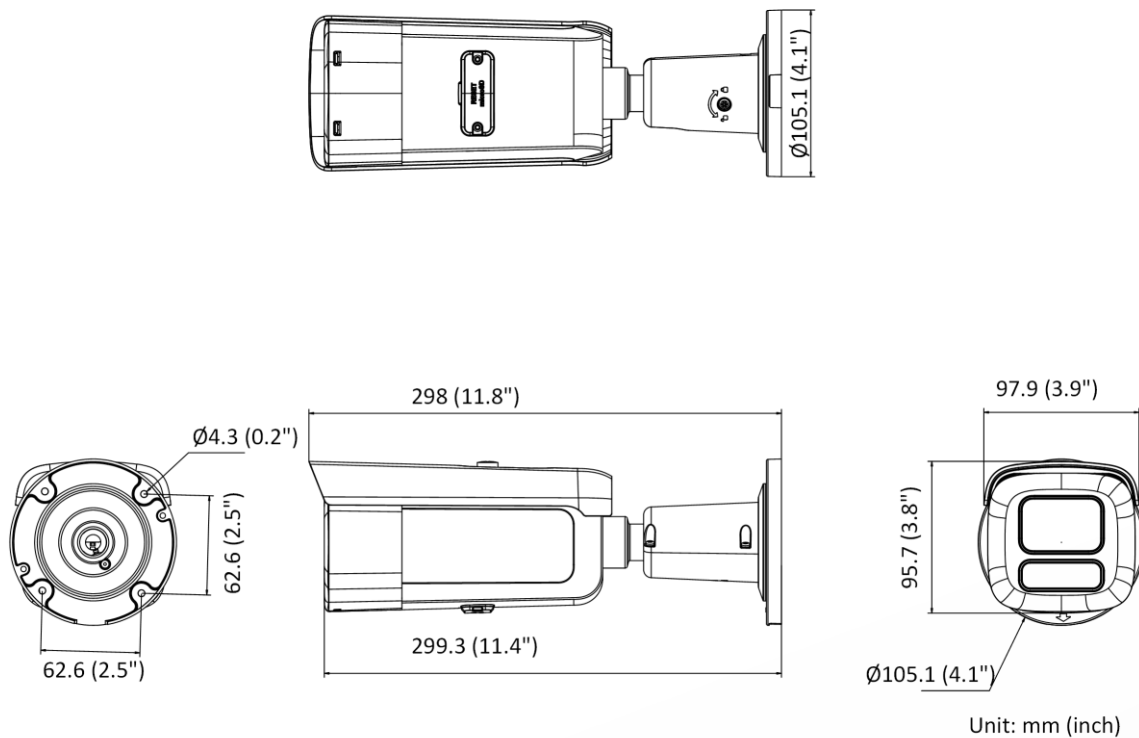

Moderate protection	Hikvision products at this level are equipped for use in areas with moderate anti-corrosion demands. Typical application scenarios include coastal areas about 2 kilometers (1.24 miles) away from coastlines, as well as areas affected by acid rain.
No specific protection	Hikvision products at this level are equipped for use in areas where no specific anti-corrosion protection is needed.

▪ Available Model

- DS-2CD2687G3-LIZS2UY/SL(2.8-12mm)
- DS-2CD2687G3-LIZS2UY/SRB(2.8-12mm)
- DS-2CD2687G3-LIZS2UY/SRB(2.8-12mm)(Black)
- DS-2CD2687G3-LIZS2UY/SL(2.8-12mm)(Black)

▪ Dimension

▪ Accessory

▪ Optional

DS-1275ZJ-SUS Vertical pole mount	DS-1276ZJ-SUS Corner mount	DS-1260ZJ Junction box	DS-1280ZJ-S Junction box	DS-1275ZJ-S-SUS Vertical pole mount