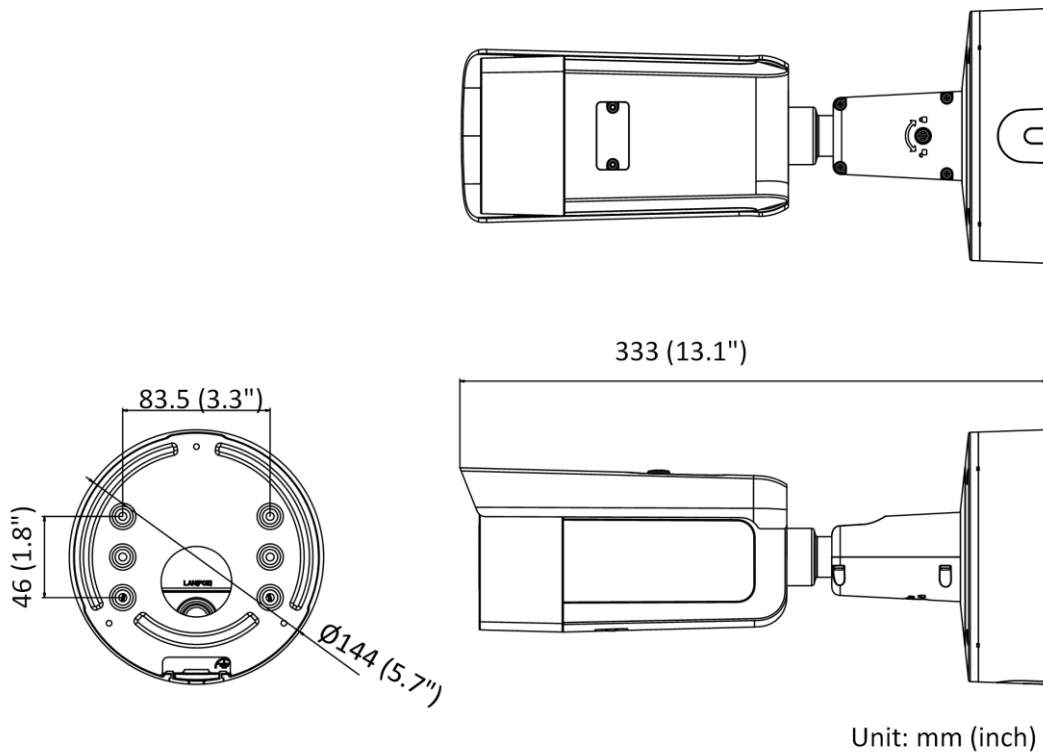

▪ Dimension

▪ Accessory