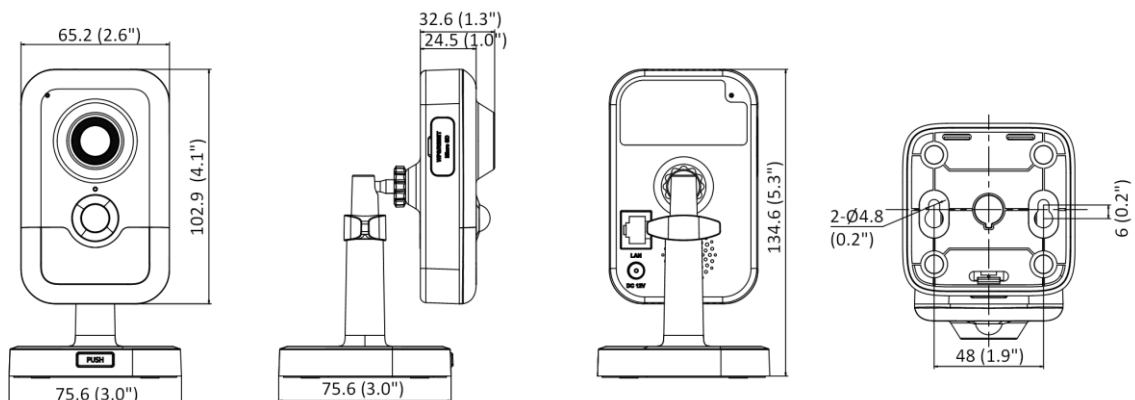

Storage Conditions	-10 °C to 40 °C (14 °F to 104 °F). Humidity 95% or less (non-condensing)
Startup and Operating Conditions	-10 °C to 40 °C (14 °F to 104 °F). Humidity 95% or less (non-condensing)
Camera Material	Plastic
Camera Dimension	102.9 mm × 65.2 mm × 32.6 mm (4.1" × 2.6" × 1.3")
Package Dimension	150 mm × 125 mm × 99 mm (5.9" × 4.9" × 3.9")
Camera Weight	Approx. 120 g (0.3 lb.)
With Package Weight	Approx. 430 g (0.9 lb.)
Approval	
EMC	FCC SDoC (47 CFR Part 15, Subpart B); CE-EMC (EN 55032: 2015, EN 61000-3-2:2019, EN 61000-3-3:2013+A1:2019, EN 50130-4: 2011 +A1: 2014); KC (KN 32: 2015, KN 35: 2015)
Safety	UL (UL 62368-1); CB (IEC 62368-1:2014+A11); CE-LVD (EN 62368-1:2014/A11:2017)
Environment	CE-RoHS (2011/65/EU); WEEE (2012/19/EU); Reach (Regulation (EC) No 1907/2006)

▪ Available Model

DS-2CD2426G2-I (2.8/4 mm)

▪ Dimension

Unit: mm (inch)

Distributed by

**HIKVISION®****Headquarters**

No.555 Qianmo Road, Binjiang District,
Hangzhou 310051, China
T +86-571-8807-5998
overseasbusiness@hikvision.com