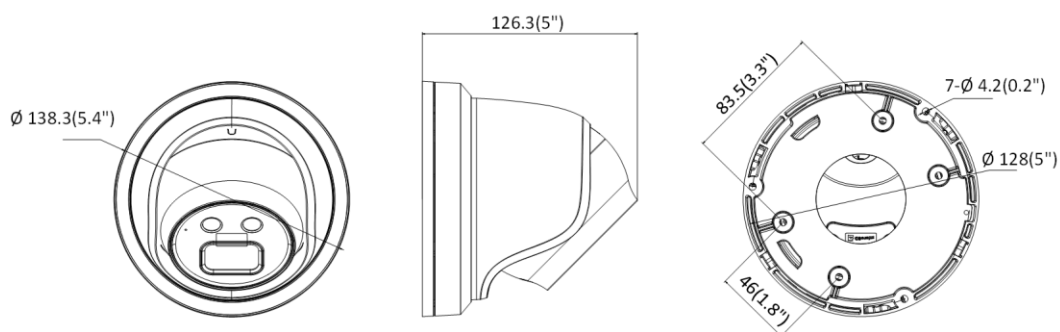

Power Supply	12 VDC ± 25%, Φ 5.5 mm coaxial power plug; reverse polarity protection; PoE (802.3af, class 3)
Power Consumption and Current	12 VDC, 0.48 A, max. 5.8 W; PoE (802.3af, 36 V to 57 V), 0.19 A to 0.12 A, max. 6.8 W
Material	Camera body: metal, trim ring: plastic
Dimensions	Camera: Φ 138.3 × 126.3 mm (Φ 5.4" × 5") With package: 170 × 170 × 150 mm (7" × 7" × 5.9")
Weight	Camera: approx. 740 g (1.6 lb.) With package: approx. 1060 g (2.3 lb.)
Approval	
EMC	FCC (47 CFR Part 15, Subpart B); CE-EMC (EN 55032: 2015, EN 61000-3-2: 2014, EN 61000-3-3: 2013, EN 50130-4: 2011 +A1: 2014); RCM (AS/NZS CISPR 32: 2015); IC (ICES-003: Issue 6, 2016); KC (KN 32: 2015, KN 35: 2015)
Safety	UL (UL 60950-1); CB (IEC 60950-1:2005 + Am 1:2009 + Am 2:2013); CE-LVD (EN 60950-1:2005 + Am 1:2009 + Am 2:2013); BIS (IS 13252(Part 1):2010+A1:2013+A2:2015); LOA (IEC/EN 60950-1)
Chemistry	CE-RoHS (2011/65/EU); WEEE (2012/19/EU); Reach (Regulation (EC) No 1907/2006)
Protection	Without -U models: Ingress protection: IP67 (IEC 60529-2013) With -U models: Ingress protection: IP66 (IEC 60529-2013)

* Listed resolutions are only selectable options. It does not mean that all streams can work at their maximum resolution at the same time.

Available Model

- DS-2CD2386G2-I (2.8 mm)
- DS-2CD2386G2-I (4 mm)
- DS-2CD2386G2-I (6 mm)
- DS-2CD2386G2-IU (2.8 mm)
- DS-2CD2386G2-IU (4 mm)
- DS-2CD2386G2-IU (6 mm)

Dimension

Unit: mm(inch)