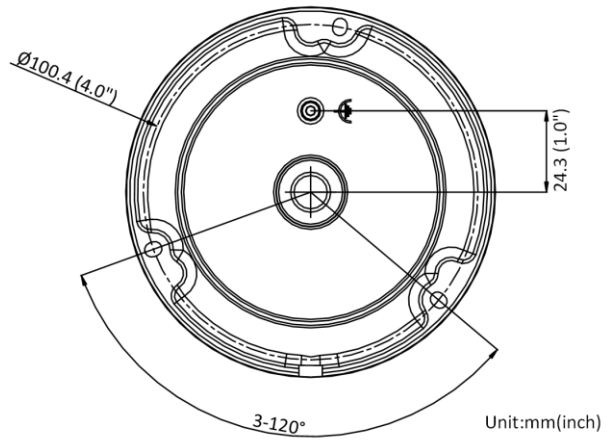

▪ Dimension

Unit:mm(inch)