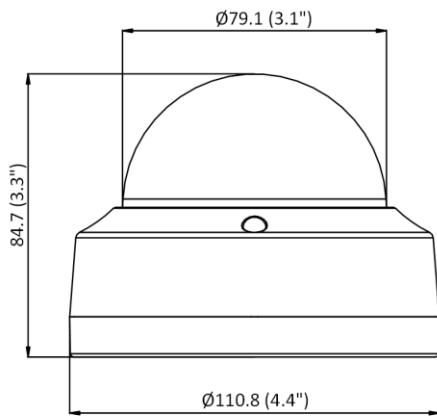

▪ Dimension

Unit:mm(inch)