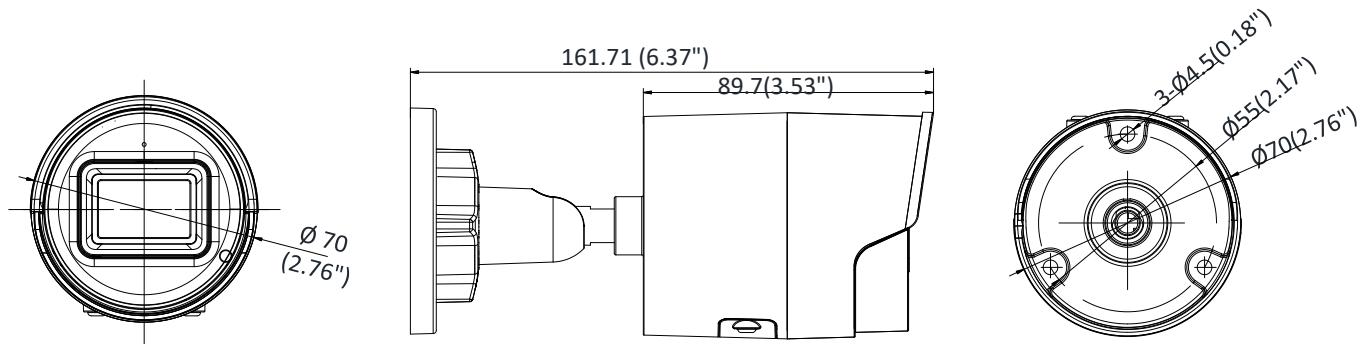

Software Reset	Yes
Linkage Method	Upload to FTP/NAS/memory card, notify surveillance center, send email, trigger recording, trigger capture Trigger recording: memory card, network storage, pre-record and post-record Trigger captured pictures uploading: FTP, HTTP, NAS, Email Trigger notification: HTTP, ISAPI, alarm output, Email
Storage Conditions	-30 °C to 60 °C (-22 °F to 140 °F), humidity 95% or less (non-condensing)
Startup and Operating Conditions	-30 °C to 60 °C (-22 °F to 140 °F), humidity 95% or less (non-condensing)
Power Supply	12 VDC ± 25%; PoE: (802.3af, class 3)
Power Consumption and Current	12 VDC, 0.5 A, max. 6 W PoE: (802.3af, 36V to 57V), 0.2 A to 0.13 A, max. 7.2 W
Power Interface	Ø5.5 mm coaxial power plug
Material	Metal
Camera Dimension	Ø70 ×161.7 mm (2.76" × 6.37")
Package Dimension	216 × 121 × 118 mm (8.5" × 4.8" ×4.6")
Camera Weight	500 g (1.1 lb.)
With Package Weight	710 g (1.6 lb.)
Approval	
Protection	-I model: Ingress protection: IP67 (IEC 60529-2013) -IU model: Ingress protection: IP66 (IEC 60529-2013)
EMC	CE-EMC (EN 55032: 2015, EN 61000-3-2: 2014, EN 61000-3-3: 2013, EN 50130-4: 2011 +A1: 2014); RCM (AS/NZS CISPR 32: 2015); IC (ICES-003: Issue 6, 2016); KC (KN 32: 2015, KN 35: 2015)
Safety	UL (UL 60950-1); CB (IEC 60950-1:2005 + Am 1:2009 + Am 2:2013); CE-LVD (EN 60950-1:2005 + Am 1:2009 + Am 2:2013); BIS (IS 13252(Part 1):2010+A1:2013+A2:2015); LOA (IEC/EN 60950-1)
Environment	CE-RoHS (2011/65/EU); WEEE (2012/19/EU); Reach (Regulation (EC) No 1907/2006)

* Listed resolutions are only selectable options. It does not mean that all streams can work at their maximum resolution at the same time.

Available Model

DS-2CD2086G2-I (2.8/4/6 mm)

DS-2CD2086G2-IU (2.8/4/6 mm)

Dimension

Unit: mm(Inch)

Accessory

**DS-1280ZJ-XS
Junction Box**

Distributed by

HIKVISION®

Headquarters

No.555 Qianmo Road, Binjiang District,
Hangzhou 310051, China
T +86-571-8807-5998
overseasbusiness@hikvision.com