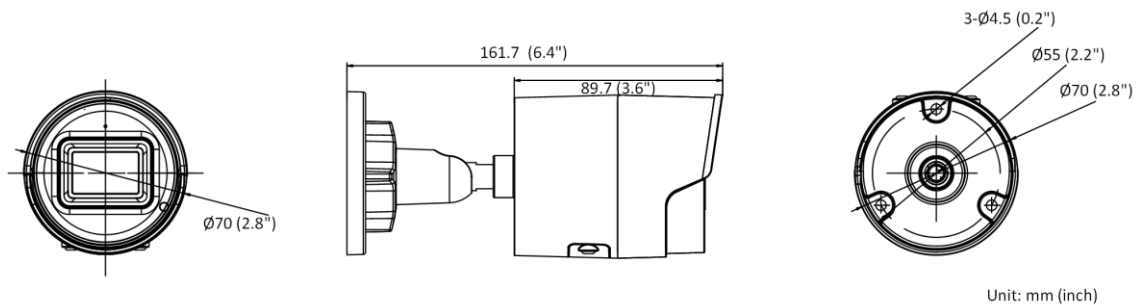

Dimension

Accessory

Optional