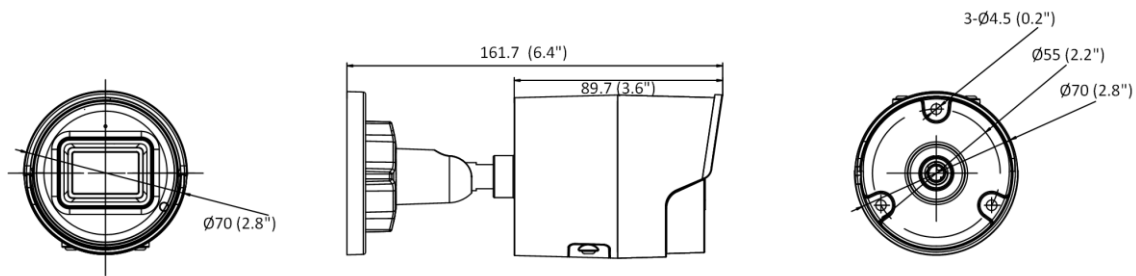

General	
Linkage Method	Upload to FTP/memory card/NAS, notify surveillance center, trigger recording, trigger capture, send email
Camera Material	Aluminum alloy body IR cover: plastic
Camera Dimension	Ø70 mm × 161.7 mm (Ø2.8" × 6.4")
Package Dimension	216 mm × 121 mm × 118 mm (8.6" × 4.8" × 4.7")
Camera Weight	Approx. 495 g (1.1 lb.)
With Package Weight	Approx. 759 g (1.7 lb.)
Storage Conditions	-30 °C to 60 °C (-22 °F to 140 °F). Humidity 95% or less (non-condensing)
Startup and Operating Conditions	-30 °C to 60 °C (-22 °F to 140 °F). Humidity 95% or less (non-condensing)
Web Client Language	33 languages English, Russian, Estonian, Bulgarian, Hungarian, Greek, German, Italian, Czech, Slovak, French, Polish, Dutch, Portuguese, Spanish, Romanian, Danish, Swedish, Norwegian, Finnish, Croatian, Slovenian, Serbian, Turkish, Korean, Traditional Chinese, Thai, Vietnamese, Japanese, Latvian, Lithuanian, Portuguese (Brazil), Ukrainian
General Function	Anti-flicker, heartbeat, password reset via email, pixel counter
Firmware Version	V5.5.113
Software Reset	Yes
Power Consumption and Current	12 VDC, 0.5 A, max. 6 W PoE (802.3af, 36 V to 57 V), 0.2 A to 0.13 A, max. 7.2 W
Power Supply	12 VDC ± 25%, reverse polarity protection PoE: 802.3af, Class 3
Power Interface	Ø5.5 mm coaxial power plug
Approval	
EMC	FCC (47 CFR Part 15, Subpart B); CE-EMC (EN 55032: 2015, EN 61000-3-2: 2014, EN 61000-3-3: 2013, EN 50130-4: 2011 +A1: 2014); RCM (AS/NZS CISPR 32: 2015); IC (ICES-003: Issue 6, 2016); KC (KN 32: 2015, KN 35: 2015)
Safety	UL (UL 60950-1); CB (IEC 60950-1:2005 + Am 1:2009 + Am 2:2013); CE-LVD (EN 60950-1:2005 + Am 1:2009 + Am 2:2013); BIS (IS 13252(Part 1):2010+A1:2013+A2:2015)
Environment	CE-RoHS (2011/65/EU); WEEE (2012/19/EU); Reach (Regulation (EC) No 1907/2006)
Protection	IP67 (IEC 60529-2013)

#### ▪ Available Model

DS-2CD2083G2-I (2.8/4/6 mm)

DS-2CD2083G2-IU (2.8/4/6 mm)

DS-2CD2083G2-IU (2.8 mm) (Black)

## Dimension

Unit: mm (inch)