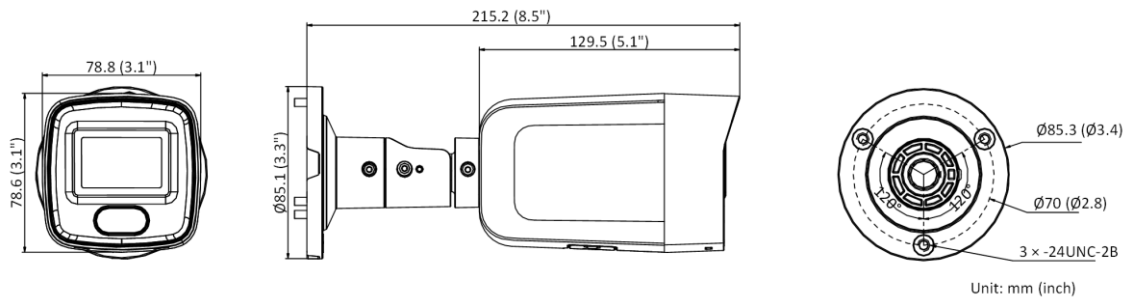

▪ **Dimension**

▪ **Accessory**

▪ **Optional**

DS-1275ZJ-SUS Vertical Pole Mount	DS-1280ZJ-S Junction Box	DS-1276ZJ-SUS Corner Mount