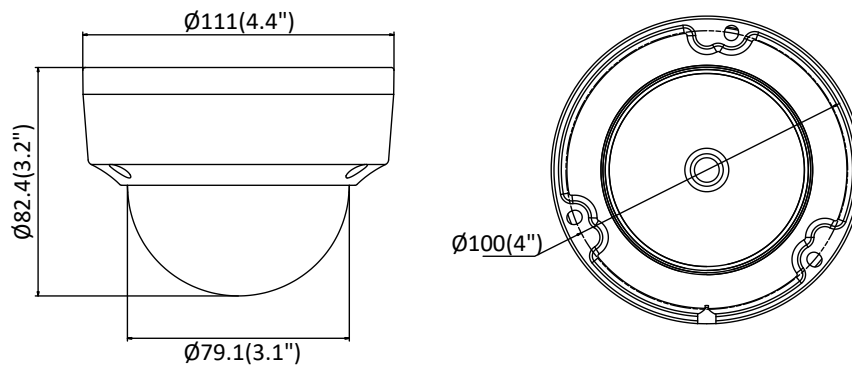

Protocols	TCP/IP, ICMP, HTTP, HTTPS, FTP, DHCP, DNS, DDNS, RTP, RTSP, RTCP, PPPoE, NTP, UPnP, SMTP, SNMP, IGMP, 802.1X, QoS, IPv6, UDP, Bonjour
General Function	One-key reset, anti-flicker, three streams, heartbeat, mirror, password protection, privacy mask, watermark, IP address filter
Firmware Version	V5.5.61
API	ONVIF (PROFILE S, PROFILE G), ISAPI
Simultaneous Live View	Up to 6 channels
User/Host	Up to 32 users 3 levels: Administrator, Operator and User
Client	iVMS-4200, Hik-Connect, iVMS-5200, iVMS-4500
Web Browser	IE8+, Chrome 31.0-44, Firefox 30.0-51, Safari 8.0+
<b>Interface</b>	
Communication Interface	1 RJ45 10M/100M self-adaptive Ethernet port
Audio (-S)	1 audio input (line in), 1 audio output interface, terminal block
Alarm (-S)	1 alarm input, 1 alarm output (max. 12 VDC, 30 mA), terminal block
On-board Storage	Built-in micro SD/SDHC/SDXC slot, up to 128 GB
Reset button	Yes
<b>Smart Feature-set</b>	
Behavior Analysis	Line crossing detection, intrusion detection, unattended baggage detection, object removal detection
Exception Detection	Scene change detection
Face Detection	Yes
<b>Audio(-S)</b>	
Environment Noise Filtering	Yes
Audio Sampling Rate	8 kHz/16 kHz/32 kHz/44.1 kHz/48 kHz
Audio Compression	G.711/G.722.1/G.726/MP2L2/PCM
Audio Bit Rate	64 Kbps (G.711)/16 Kbps (G.722.1)/16 Kbps (G.726)/32 to 192 Kbps (MP2L2)
<b>General</b>	
Operating Conditions	-30 °C to +60 °C (-22 °F to +140 °F), humidity 95% or less (non-condensing)
Power Supply	12 VDC ± 25%, 5.5 mm coaxial power plug PoE (802.3af, class 3)
Power Consumption	12 VDC, 0.5 A, max: 6 W PoE: (802.3af, 36 VDC to 57 VDC), 0.2 A to 0.1 A, max: 7.5 W
IR Range	Up to 30 m
Wavelength	850 nm
Protection Level	IP67, IK10
Material	Camera body: metal, bubble: plastic
Dimensions	Camera: $\Phi$ 111 × 82.4 mm ( $\Phi$ 4.4" × 3.2") With package: 134 × 134 × 108 mm (5.27" × 5.27" × 4.25")
Weight	Camera: 500 g (1.1 lb.) With package: 800 g (1.8 lb.)

## Dimensions

Unit: mm(inch)