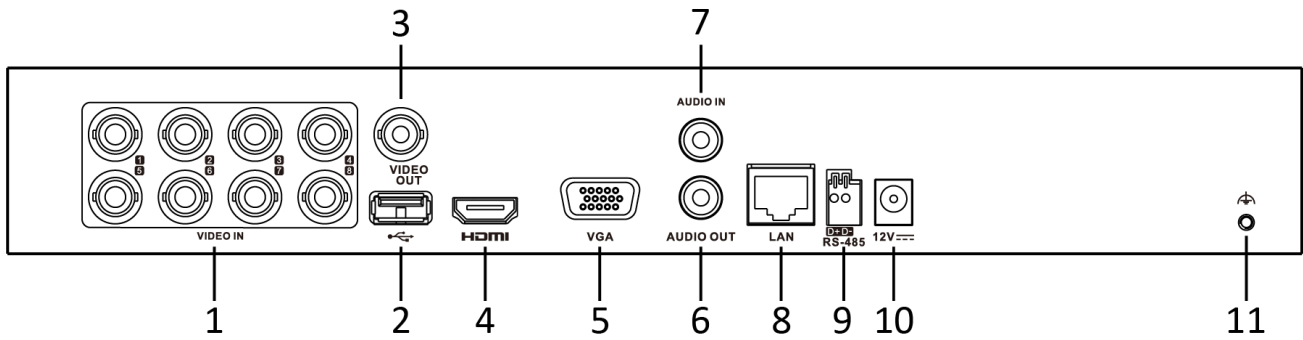

Physical Interface

*: The rear panel of iDS-7204HUHI-M1/S provides 4 video input interfaces.

No.	Description	No.	Description
1	VIDEO IN	7	AUDIO IN, RCA connector
2	USB interface	8	LAN network interface
3	VIDEO OUT	9	RS-485 serial interface
4	HDMI interface	10	12 VDC power input
5	VGA interface	11	GND
6	AUDIO OUT, RCA connector