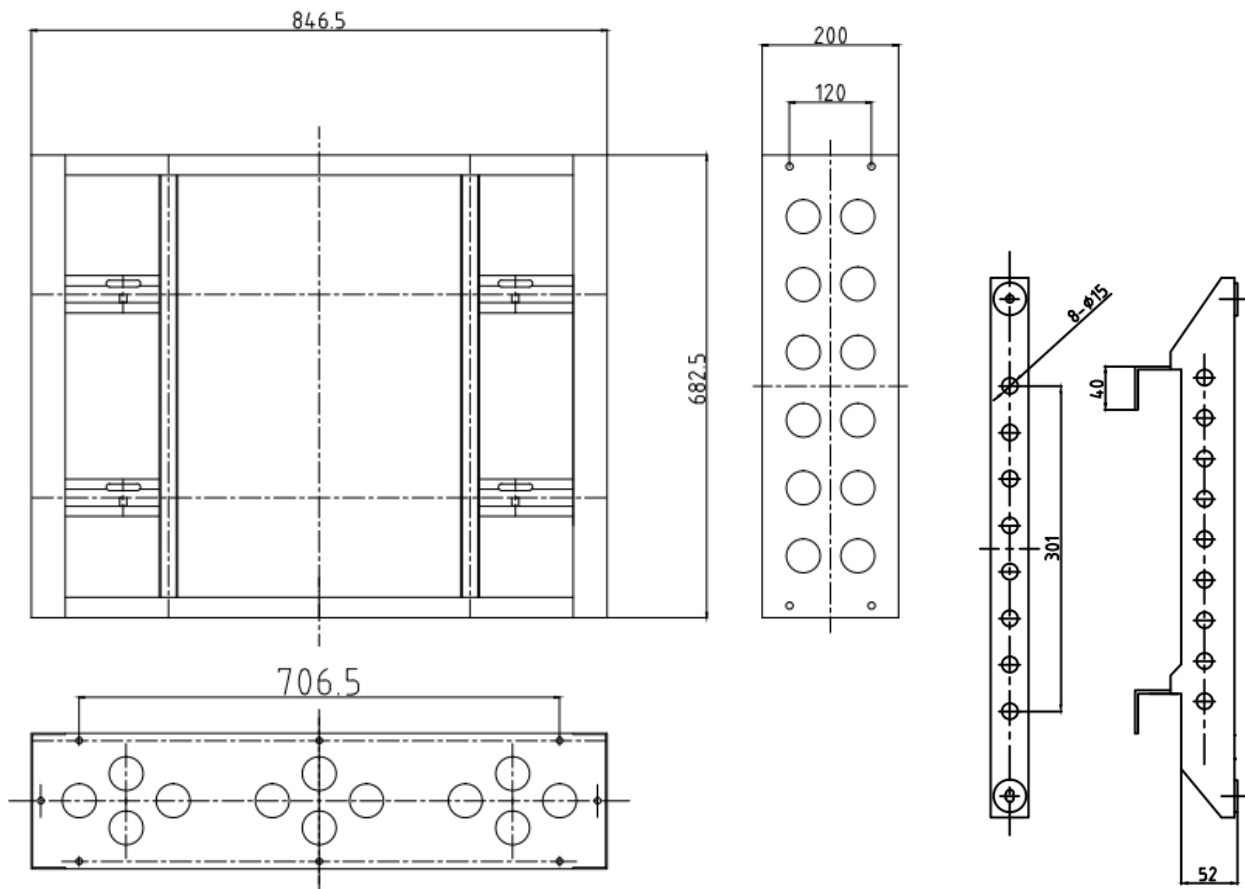

DS-DN55E4M/F

55" LCD Display Unit Modular Frame Bracket

Key Features

- Modular Frame Bracket for 55" LCD Screen
- Solid Steel structure, Prevent screen bend or twist
- Cold-rolled Steel Plate(SPCC)

Specification

Name	DS-DN55E4M/F
Appearance	Hikvision Black
Material	Cold-rolled Steel Plate(SPCC)
Dimension(WxHxD)	846.5mmx682.5mmx200mm
Weight	35 kg

Order Model and Code:

DS-DN55E4M/F | 190115434

Dimensions

Suitable LCD Display Unit Model