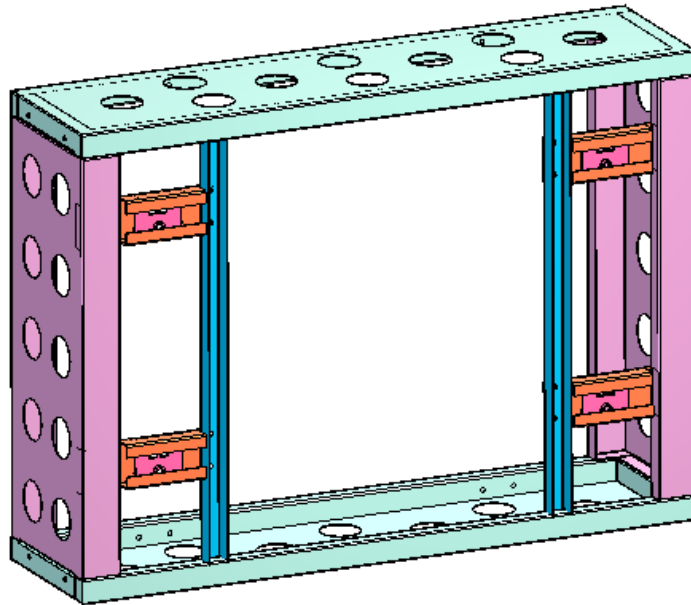

DS-DN55E4M/F

55" LCD Display Unit Modular Frame Bracket

Key Features

- Modular Frame Bracket for 55" LCD Screen
- Solid Steel structure, Prevent screen bend or twist
- Cold-rolled Steel Plate(SPCC)

Specification

Name	DS-DN55E4M/F
Appearance	Hikvision Black
Material	Cold-rolled Steel Plate(SPCC)
Dimension(WxHxD)	846.5mmx682.5mmx200mm
Weight	35 kg

Order Model and Code:

DS-DN55E4M/F | 190115434

Dimensions

Suitable LCD Display Unit Model