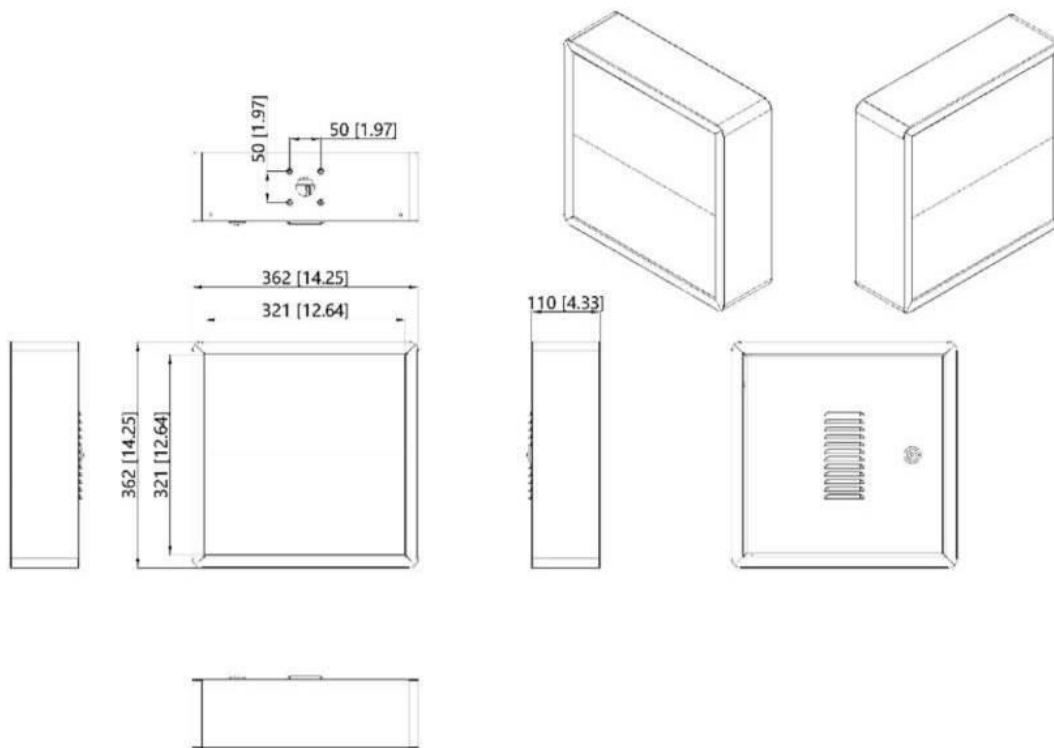

- Outdoor one-way guidance LED screen to display the number of available parking spaces.
- Supports red, green, and yellow display.
- Supports displaying 2 arrow and 6-digit numbers or letters. The arrow supports a scrolling display of forward, leftward, and rightward.
- Supports multilingual display, such as Thai, Japanese, Simplified Chinese, and Traditional Chinese.
- Supports functions of upgrading online, modifying IP address, and configuring.
- Adopts wide voltage power supply to adapt to all types of power supply globally.

▪ Specification

Interface	
Network Interface	1 10 M/100 M self-adaptive Ethernet interface
Display Screen	
Resolution	32 × 16
Screen Size	320 × 320 mm (12.60 × 12.60 inch)
Display Content	Number, letter, arrow
Screen Type	Full lattice screen
Color Display	Red, green, yellow
Number of Module	2
Module Size	320 × 160 mm (12.60 × 6.30 inch)
Display Mode	Real-time display
General	
Working Temperature & Humidity	Temperature: -30 °C to 60 °C (-22 °F to 140 °F) Humidity: ≤ 95% (non-condensing)
Working Voltage	100 to 240 VAC
Working Consumption	Max. 60 W
Dimensions	362 mm × 362 mm × 110 mm (14.25 × 14.25 × 4.33 inch)
Weight	6 ± 0.2 kg (13.23 ± 0.44 lb.)
Weight (with Package)	7 ± 0.2 kg (15.43 ± 0.44 lb.)
Package Size	475 mm × 475 mm × 225 mm (18.70 × 18.70 × 8.86 inch)
Approval	
EMC	EN 55032: 2015 + A11: 2020 + A1: 2020 EN 55035: 2017 + A11: 2020 EN IEC 61000-3-2: 2019 EN 61000-3-3: 2013 + A1: 2019 + A2: 2021
Security	IEC 62368-1: 2014 IEC 62368-1: 2018 EN 62368-1: 2014 + A11: 2017

▪ **Available Model**

DS-TVL222-2-10P

▪ **Dimension**

Unit: mm [inch]

Headquarters

No.555 Qianmo Road, Binjiang District,
Hangzhou 310051, China
T +86-571-8807-5998
www.hikvision.com

Follow us on social media to get the latest product and solution information.