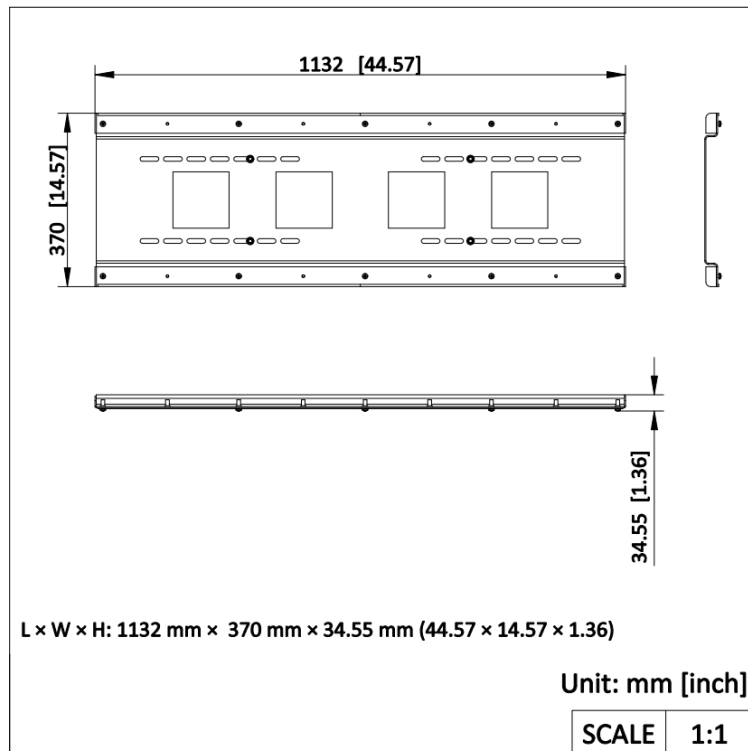

**DS-MH1902**  
**Dock Station Bracket**

- Up to four expansion modules are supported.

▪ **Specification**

General	
Material	SPCC
Dimension	1132 mm × 370 mm × 34.55 mm (44.57" × 14.57" × 1.36")
Weight	9.6 kg

▪ **Available Model**

DS-MH1902

**Dimension**

▪ **Accessory**

DS-MDS005

DS-MDS003

**Headquarters**

No.555 Qianmo Road, Binjiang District,  
Hangzhou 310051, China  
T +86-571-8807-5998  
www.hikvision.com