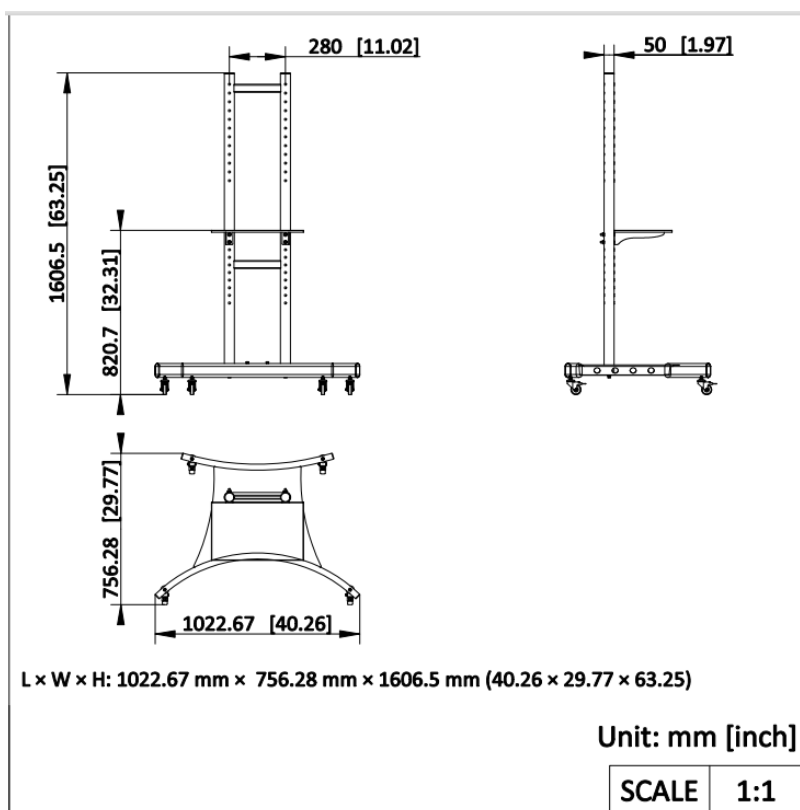

▪ Specification

General	
Material	SPCC
Dimension	1022.67 mm × 756.28 mm × 1606.5 mm (40.26" × 29.77" × 63.25")
Weight	28 kg

▪ Available Model

DS-MH1602

▪ Dimension

▪ Accessory

DS-MDS003	DS-MDS005
Dock Station	Dock Station

Headquarters

No.555 Qianmo Road, Binjiang District,
Hangzhou 310051, China
T +86-571-8807-5998
www.hikvision.com

Follow us on social media to get the latest product and solution information.

Hikvision

HikvisionHQ

HikvisionHQ

Hikvision_Global

Hikvision
Corporate Channel

hikvisionhq