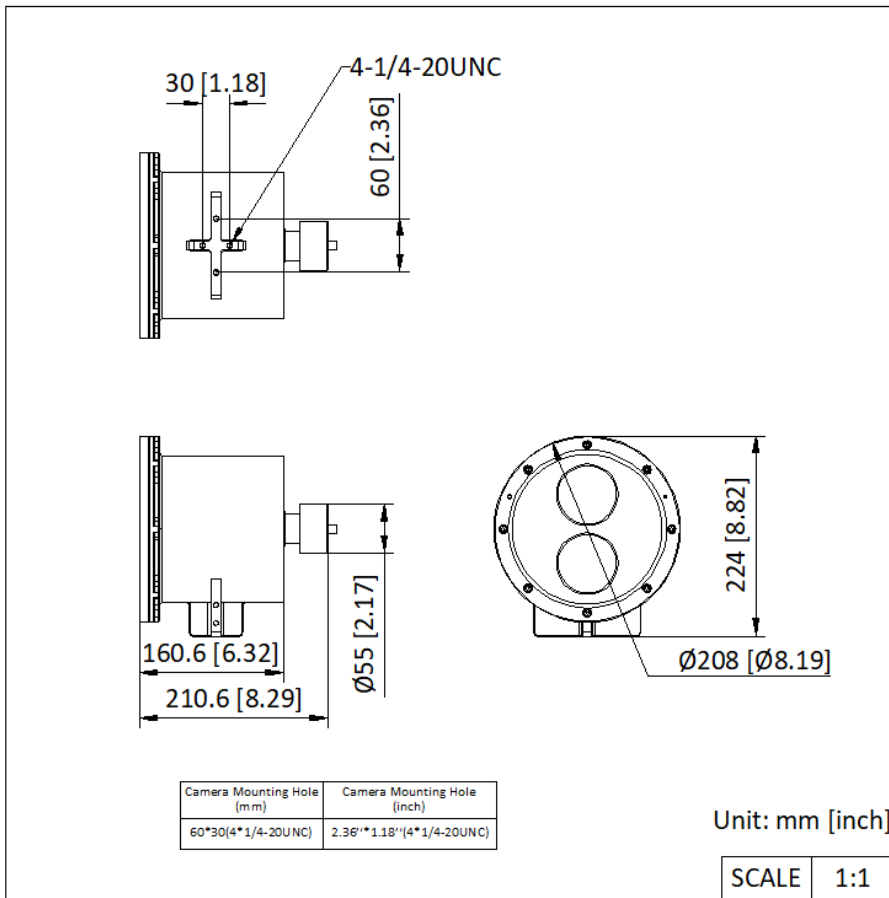

## ▪ Available Model

DS-2XC6245G0-L(2.8-12mm)

▪ Dimension

▪ **Accessory**

▪ **Included**

**DS-1706ZJ-DAC**  
**DS-1706ZJ-DAC**

**Headquarters**

No.555 Qianmo Road, Binjiang District,  
Hangzhou 310051, China  
T +86-571-8807-5998  
www.hikvision.com