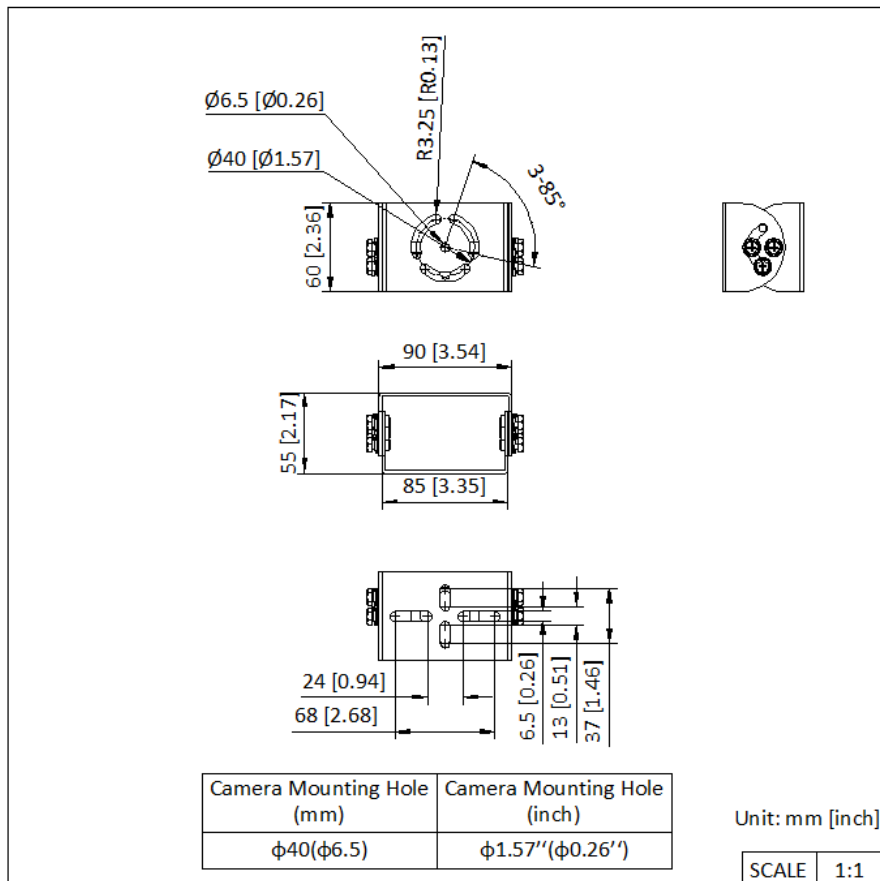

## ▪ Available Model

DS-2XC6245G0-L(2.8-12mm)

▪ Dimension

▪ **Accessory**

▪ **Included**

**DS-1706ZJ-DAC**  
**DS-1706ZJ-DAC**

**Headquarters**

No.555 Qianmo Road, Binjiang District,  
Hangzhou 310051, China  
T +86-571-8807-5998  
www.hikvision.com