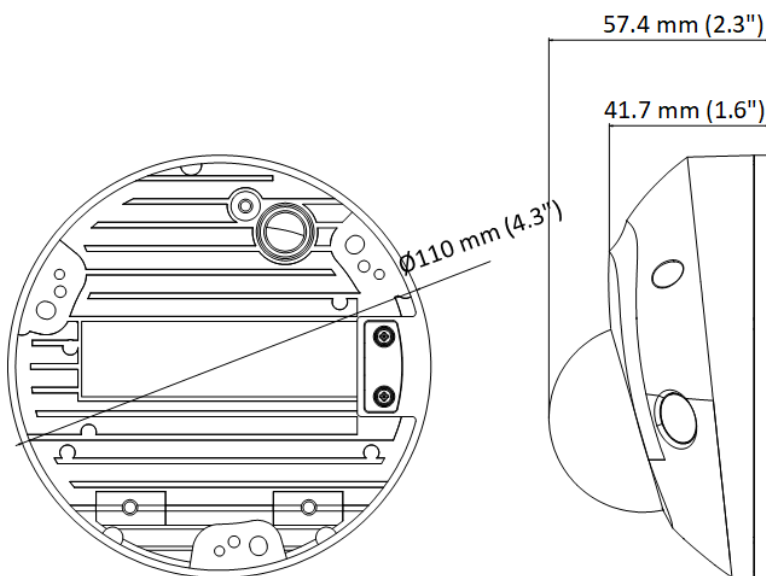

Environment	CE-RoHS (2011/65/EU) WEEE (2012/19/EU) Reach (Regulation (EC) No 1907/2006)
Electrical Safety Protection	IP67 (IEC 60529-2013) IK08 (IEC 62262: 2002)

▪ Available Model

DS-2CD3563G2-IS (2.8/4 mm)

▪ Typical Application

Hikvision products are classified into three levels according to their anti-corrosion performance. Refer to the following description to choose for your using environment.

This model has NO SPECIFIC PROTECTION.

Level	Description
Top-level protection	Hikvision products at this level are equipped for use in areas where professional anti-corrosion protection is a must. Typical application scenarios include coastlines, docks, chemical plants, and more.
Moderate protection	Hikvision products at this level are equipped for use in areas with moderate anti-corrosion demands. Typical application scenarios include coastal areas about 2 kilometers (1.24 miles) away from coastlines, as well as areas affected by acid rain.
No specific protection	Hikvision products at this level are equipped for use in areas where no specific anti-corrosion protection is needed.

▪ Dimension

Unit: mm (inch)