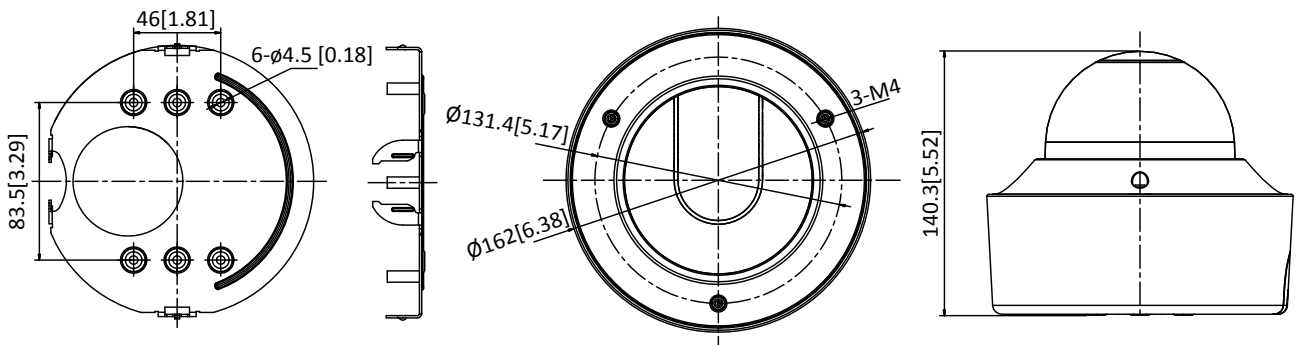

Power Supply	12 VDC $\pm$ 20%, two-core terminal block PoE (802.3at, class 3): 42.5 V to 57 V
Power Consumption and Current	-IZS: 12 VDC $\pm$ 20%: 1.2 A, max. 12 W, PoE (802.3at, class 3): 42.5 V to 57 V, 0.3 A to 0.2 A -IZHS: 12 VDC $\pm$ 20%: 1.4 A, max. 17 W, PoE (802.3at, class 3): 42.5 V to 57 V, 0.4 A to 0.3 A
Protection Level	IP67, IK10
Material	Aluminum Alloy
Dimensions	Camera: $\Phi 162 \times 140.3$ mm ($\Phi 6.4'' \times 5.5''$) With package: $251 \times 215 \times 189$ mm ($9.9'' \times 8.5'' \times 7.4''$)
Weight	Camera: 1450 g (3.20 lb.) With package: 1950 g (4.30 lb.)

Note: Listed resolutions are only selectable options. It does not mean that all streams can work at their maximum resolution at the same time.

Available Model

DS-2CD5546G0-IZS (2.8 mm - 12 mm), DS-2CD5546G0-IZHS (2.8 mm - 12 mm)

*-H: heater supported

Dimension

Unit: mm[inch]