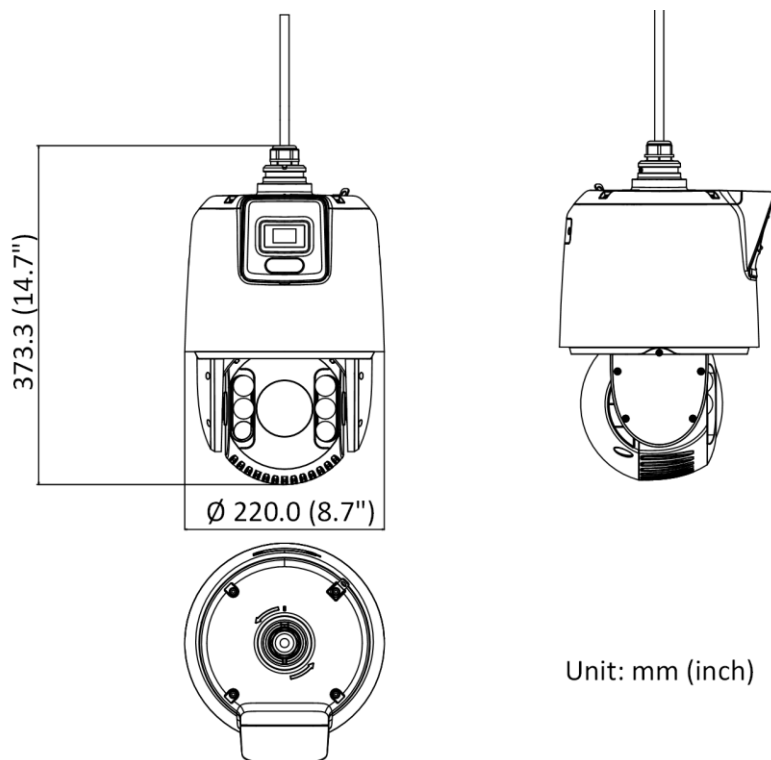

General	
Power	24 VAC, Hi-PoE
Power Consumption and Current	Max. 60 W, including max. 3.7 W for heater and max. 16 W for supplement light
Operating Conditions	-30°C to 65°C (-22°F to 149°F), humidity: ≤ 90%
Reset	yes
Demist	Demist by heating the glass
Material	ADC 12, PC, PC+10%GF
Dimensions	∅ 220.0 mm × 373.3 mm (∅ 8.7" × 14.7")
Weight	Approx. 6 kg (13.23 lb.)
Approval	
Protection	IP66 Standard, IK10 (excluding glass window), 6000 V Lightning Protection, Surge Protection and Voltage Transient Protection

▪ DORI

The DORI (detect, observe, recognize, identify) distance gives the general idea of the camera ability to distinguish persons or objects within its field of view. It is calculated based on the camera sensor specification and the criteria given by EN 62676-4: 2015.

DORI	Detect	Observe	Recognize	Identify
Definition	25 px/m	63 px/m	125 px/m	250 px/m
Distance (Tele)	3060.0 m (10039.4 ft)	1214.3 m (3983.9 ft)	612.0 m (2007.9 ft)	306.0 m (1004.0ft)

▪ Dimension

Unit: mm (inch)