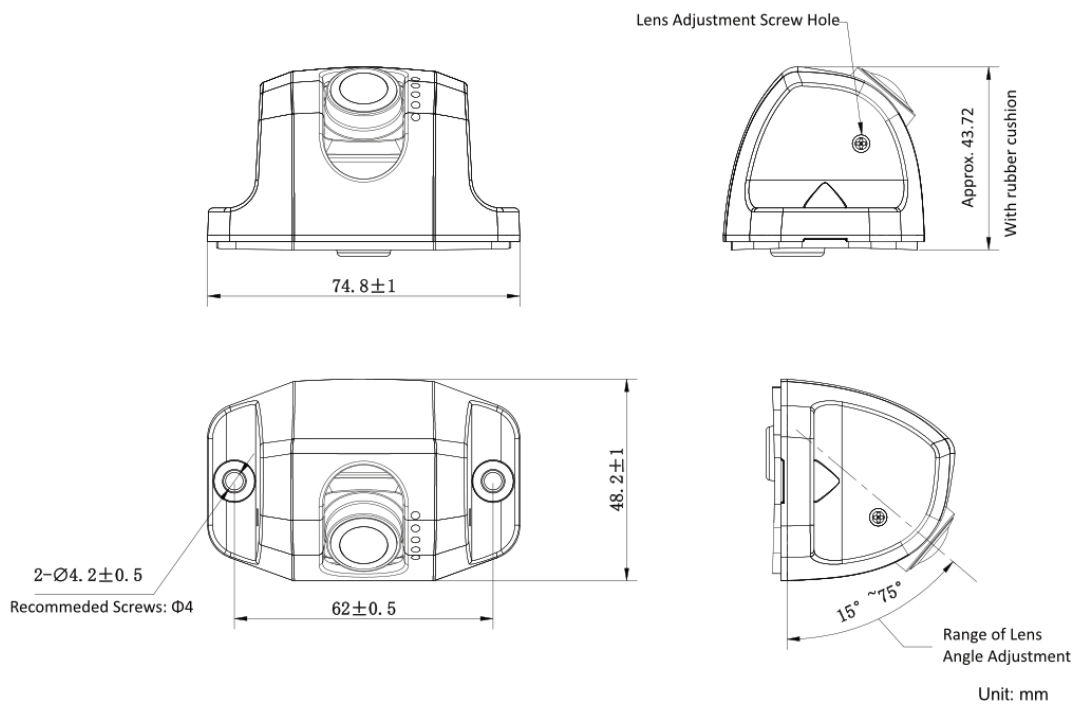

## ▪ Specification

Camera	
Min. Illumination	0.01 Lux @ (F1.2, AGC ON)
Image Sensor	1/2.8" Progressive Scan CMOS
Case Type	Square camera
Resolution	1920 × 1080
Shutter Speed	1/25 s to 1/30, 000 s
Day&Night	Color
Lens	
Focal Length&FOV	Wide Angle: 1mm, horizontal: 202°(±5°), vertical: 123°(±5°)
Lens Type	Fixed focal lens, 1 mm
Lens Mount	M12
Video	
Frame Rate	Default 1080P@30 fps, 1080P@25 fps customizable
Audio	
Built-in Mic	Not Supported
Built-in Speaker	Not Supported
Image	
Wide Dynamic Range (WDR)	96 dB
SNR	42 dB
Interface	
Video Output	1-way coaxial HD, conforming to HDTV1
Interface Type	1 Vpp Composite Output (aviation plug) A pin sequence: 1: power, 2: ground, 3: NA, 4: video B pin sequence: 1: video, 2: NA, 3: power, 4: ground
General	
Power Supply	9 to 16 V DC
Power Consumption	Max. 1.2W
Camera Material	Metal
Product Dimension	74.8 mm × 48.2 mm × 41.7 mm (2.9" × 1.9" × 1.7") Note: with rubber cushion, the height is 43.7 mm (1.7")
Product Weight	Approx. 129 g (0.3 lb.)
Startup and Operating Conditions	-40 °C to 75 °C (-40 °F to 167 °F), Humidity 90% or less (non-condensing)
Cable Length	480±50 mm (without connector)
Protection	IP68(IEC 60529-2013), IK10(IEC 62262:2002), IP69K(ISO 20653:2013)
Approval	
Approval	CB E-Mark IP+IK: IP68(IEC 60529-2013), IK10(IEC 62262:2002), IP69K(ISO 20653:2013) CE: CE-LVD, CE-EMC, CE-RoHS

## ▪ Available Model

AE-VC236T(1.0mm)

▪ **Dimension**

Without rubber cushion, suitable for side wiring

With the rubber cushion, suitable for bottom wiring

**Headquarters**

No.555 Qianmo Road, Binjiang District,  
Hangzhou 310051, China  
T +86-571-8807-5998  
www.hikvision.com