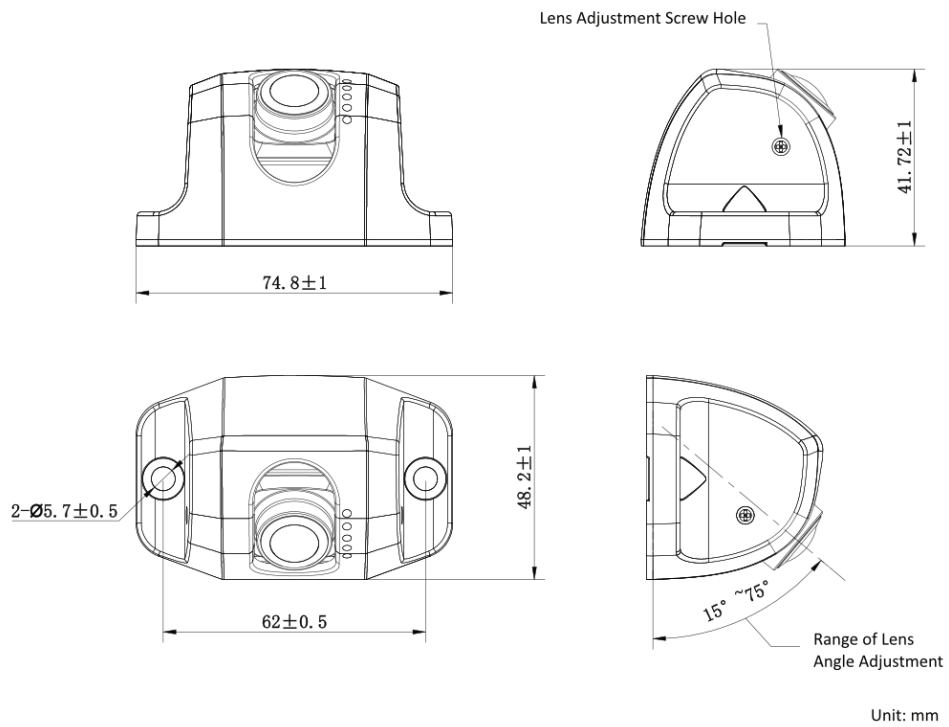

## ▪ Specification

Camera	
Min. Illumination	0.01 Lux @ (F1.2, AGC ON)
Image Sensor	1/2.8" Progressive Scan CMOS
Case Type	Square camera
Resolution	1920 × 1080
Shutter Speed	1/25 s to 1/30, 000 s
Day&Night	Color
Lens	
Focal Length&FOV	Wide Angle: 1mm, horizontal: 202°(±5°), vertical: 123°(±5°)
Lens Type	Fixed focal lens, 1 mm
Lens Mount	M12
Video	
Frame Rate	Default 1080P@30 fps, 1080P@25 fps customizable
Audio	
Built-in Mic	Not Supported
Built-in Speaker	Not Supported
Image	
Wide Dynamic Range (WDR)	96 dB
SNR	42 dB
Interface	
Video Output	1-way coaxial HD, conforming to HDTV1
Interface Type	1 Vpp Composite Output (aviation plug) A pin sequence: 1: power, 2: ground, 3: NA, 4: video B pin sequence: 1: video, 2: NA, 3: power, 4: ground
General	
Power Supply	9 to 16 V DC
Power Consumption	Max. 1.2W
Camera Material	Metal
Product Dimension	74.8 mm × 48.2 mm × 41.7 mm (2.9" × 1.9" × 1.7") Note: with rubber cushion, the height is 43.7 mm (1.7")
Product Weight	Approx. 129 g (0.3 lb.)
Startup and Operating Conditions	-40 °C to 75 °C (-40 °F to 167 °F), Humidity 90% or less (non-condensing)
Cable Length	480±50 mm (without connector)
Protection	IP68(IEC 60529-2013), IK10(IEC 62262:2002), IP69K(ISO 20653:2013)
Approval	
Approval	CB E-Mark IP+IK: IP68(IEC 60529-2013), IK10(IEC 62262:2002), IP69K(ISO 20653:2013) CE: CE-LVD, CE-EMC, CE-RoHS

## ▪ Available Model

AE-VC236T(1.0mm)

▪ **Dimension**

Without rubber cushion, suitable for side wiring

With the rubber cushion, suitable for bottom wiring

**Headquarters**

No.555 Qianmo Road, Binjiang District,  
Hangzhou 310051, China  
T +86-571-8807-5998  
www.hikvision.com