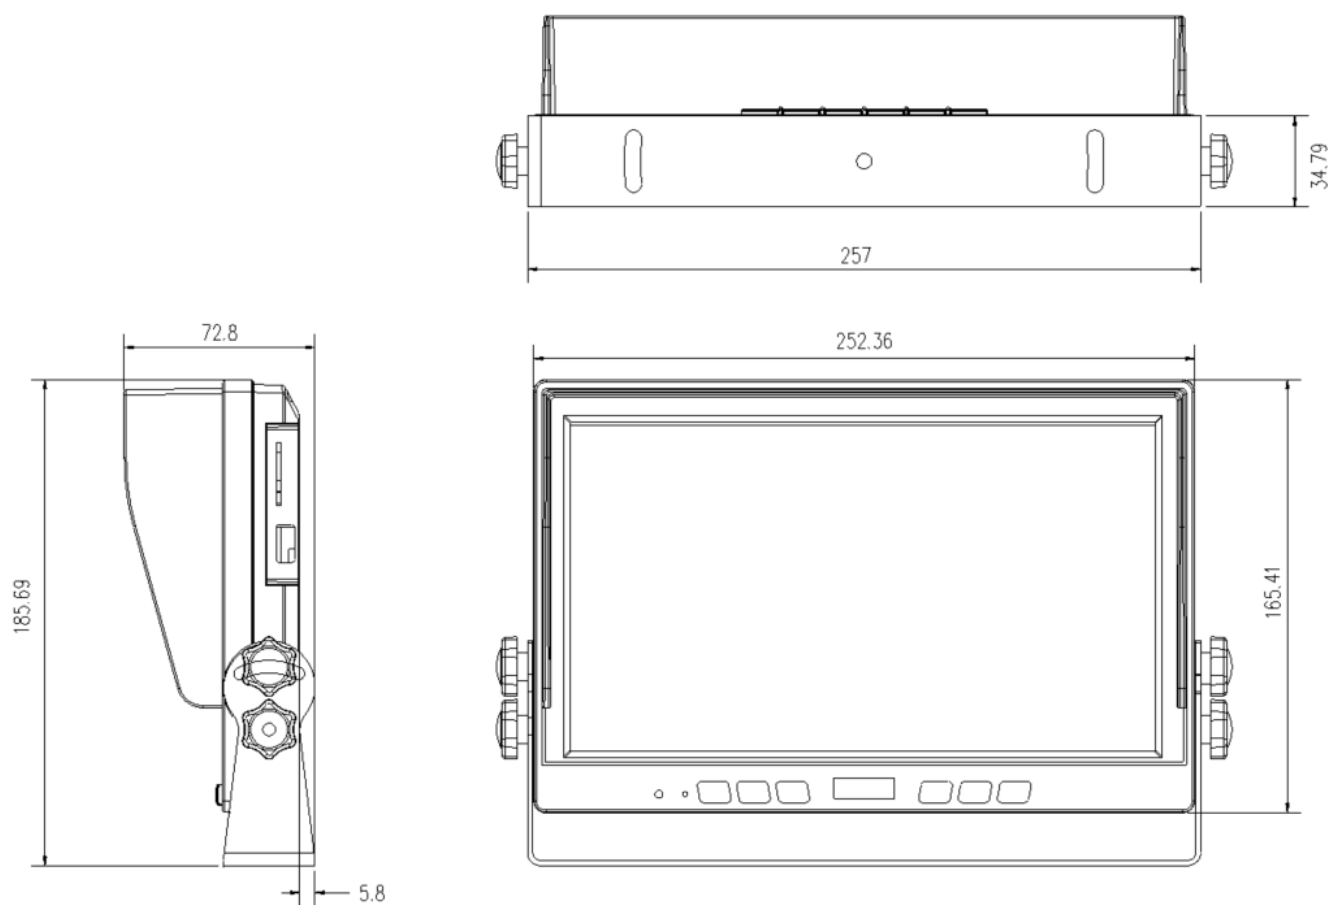

## AE-MW1203 10.1-inch VGA Touchscreen

- Stable performance, meet the requirements of vehicle products
- Supports 1-ch video inputs: VGA
- Supports parameter settings: brightness, contrast, chromaticity, parameter reset, etc.
- Supports bracket mounting methods, convenient and flexible
- Supports touch function(RS485 interface)

## Specification

AE-MW1203 10.1-inch VGA Touchscreen	
Screen Size	10.1-inch Capacitive touch screen
Display Resolution	1024 × 600
Brightness	250-400cd/m <sup>2</sup> , adjustable
Backlight	LED
Viewing Angle	140°
Video Input	VGA (800 × 600, 1024 × 768, 1280 × 720, 1920 × 1080; 60Hz)
Communication Interface	1 RS485 (for touch function, connecting to MVR)
Working Voltage	DC12V±5%
Power Consumption	≤10W
Operation mode	Key (on the front panel)
Language	English(default), Chinese, German, French, Spanish, Portuguese, Italian, Dutch, Russian
Working Temperature	-20°C~+60°C (-4°F~140°F)
Working humidity	10%~80%
Dimension	280.7mm × 72.8mm × 185.7mm(110.5inch × 28.7inch × 73.1inch)
Installation Method	Bracket

## Dimension

unit: mm

**Cable Description**

**Cable Interface Description**

No.	Definition	No.	Definition
1	VGA_R	8	RS485-
2	GND	9	DC12V
3	VGA_G	10	GND
4	RS485+	11	GND
5	VGA_HS	12	NC
6	VGA_VS	13	NC
7	VGA_B		