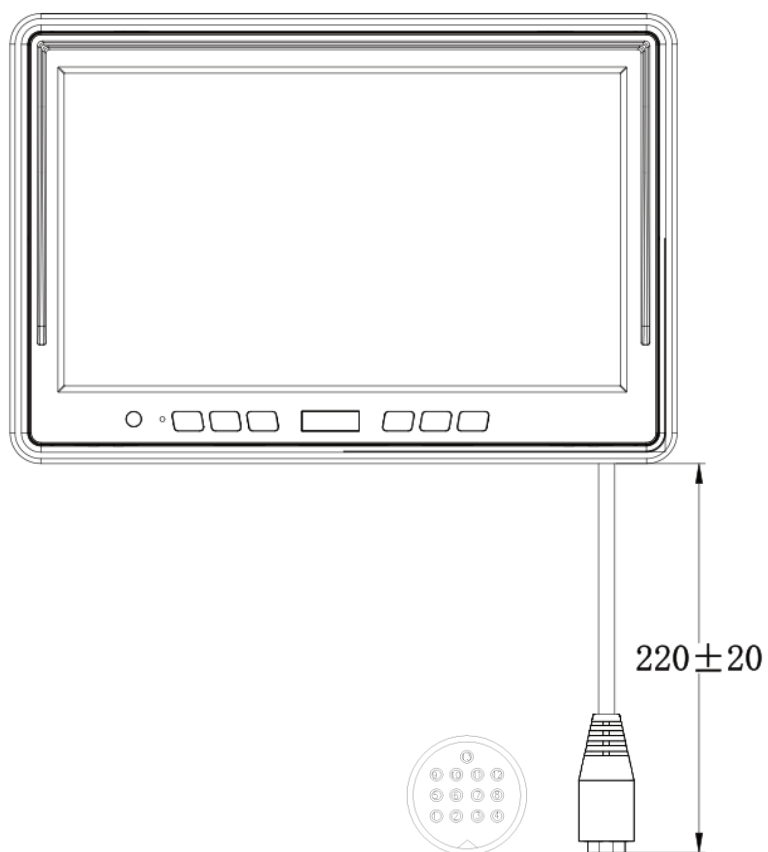

## Specification

AE-MW1203 10.1-inch VGA Touchscreen	
Screen Size	10.1-inch Capacitive touch screen
Display Resolution	1024 × 600
Brightness	250-400cd/m <sup>2</sup> , adjustable
Backlight	LED
Viewing Angle	140°
Video Input	VGA (800 × 600, 1024 × 768, 1280 × 720, 1920 × 1080; 60Hz)
Communication Interface	1 RS485 (for touch function, connecting to MVR)
Working Voltage	DC12V±5%
Power Consumption	≤10W
Operation mode	Key (on the front panel)
Language	English(default), Chinese, German, French, Spanish, Portuguese, Italian, Dutch, Russian
Working Temperature	-20°C~+60°C (-4°F~140°F)
Working humidity	10%~80%
Dimension	280.7mm × 72.8mm × 185.7mm(110.5inch × 28.7inch × 73.1inch)
Installation Method	Bracket

## Available Model

AE-MW1203(O-NEU)(10"/VGA/M/(Bracket))

## Dimension

unit: mm

**Cable Description**

**Cable Interface Description**

No.	Definition	No.	Definition
1	VGA_R	8	RS485-
2	GND	9	DC12V
3	VGA_G	10	GND
4	RS485+	11	GND
5	VGA_HS	12	NC
6	VGA_VS	13	NC
7	VGA_B		