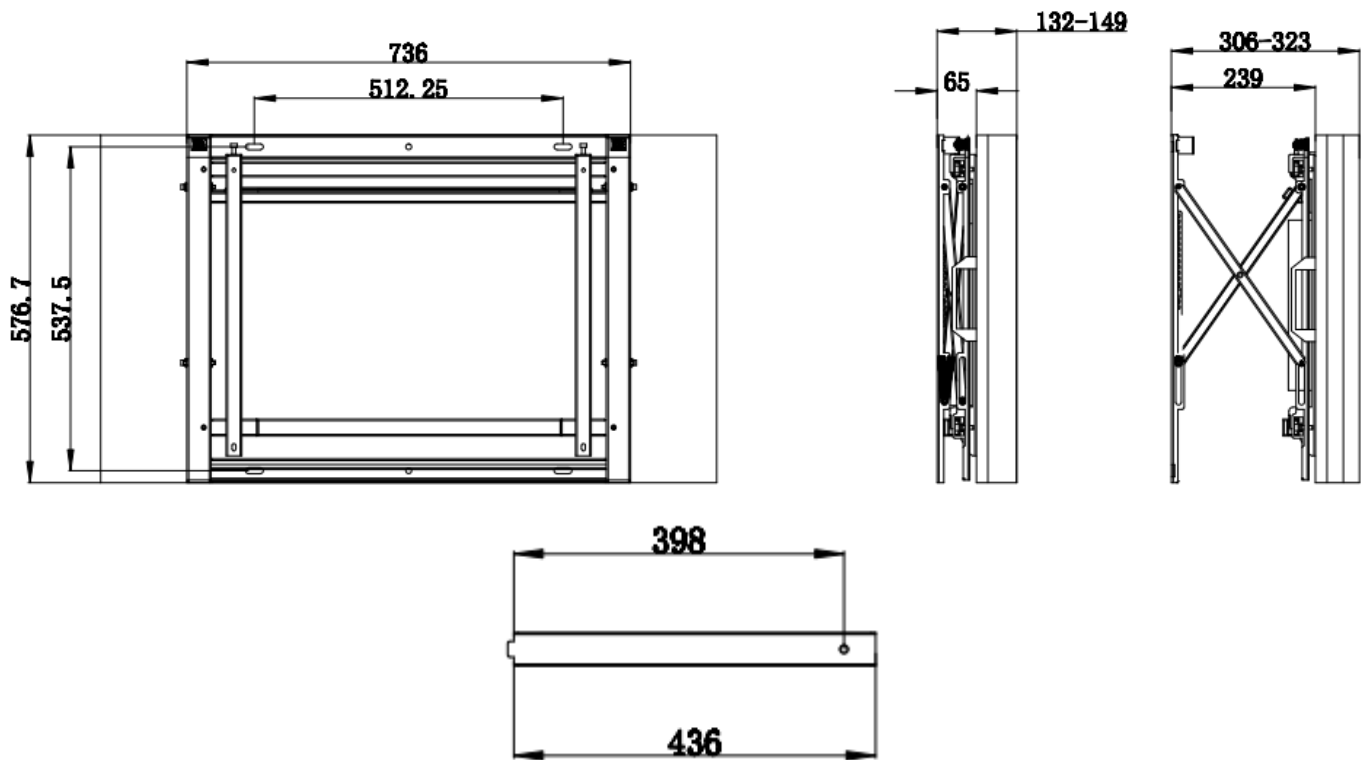

## DS-DN4601W

46" LCD Display Unit Front-maintenance Wall-mounted Bracket

### Key Features

- Front-maintenance Wall-mounted Bracket for 46" LCD Screen
- Solid Steel structure, Prevent screen bend or twist
- Cold-rolled Steel Plate(SPCC)

### Specification

Name	DS-DN4601W
Appearance	Hikvision Black
Material	Cold-rolled Steel Plate(SPCC)
Dimension(WxHxD)	736mmx576.5mmx65-239mm
Weight	7.5Kg

## Dimensions