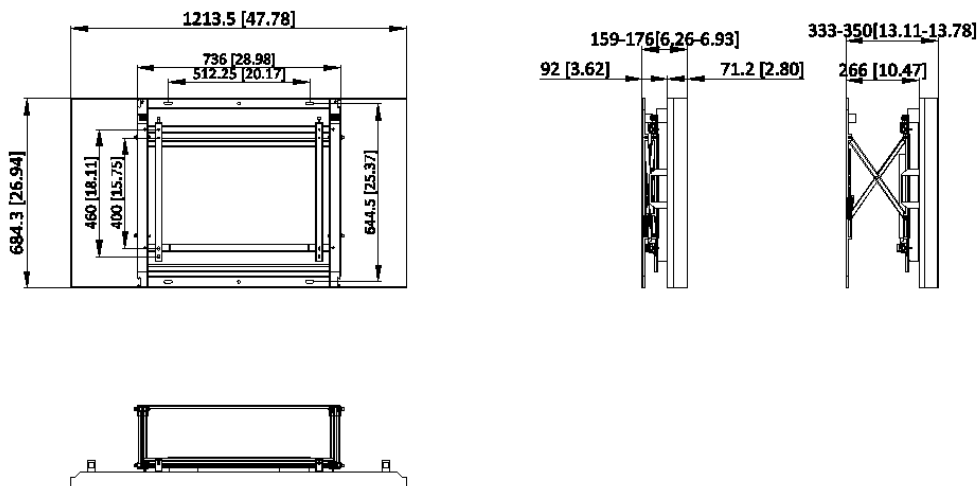

**DS-DN5501W-U1  
LCD Display Wall-mounted Bracket**

- Solid steel structure, preventing screen bending or twisting
- Cold-rolled steel plate (SPCC)
- Quick and easy installation
- Front maintenance

## ▪ Specification

General	
VESA	600 (H) mm × 400 (V) mm
Dimension (W × H × D)	736 mm × 684.5 mm × 92 mm (28.98" × 26.95" × 3.62")
Gross Weight	14 ± 0.5 kg (30.86 ± 1.1 lb)
Net Weight	12.6 ± 0.5 kg (27.78 ± 1.1 lb)
Default Parameters	
Color	Black
Material	Cold-rolled steel plate (SPCC)
Surface Treatment	Electrostatic spraying

## ▪ Dimension

refer to: 302504891 DS-D2055UL-1B

Unit: mm [inch]