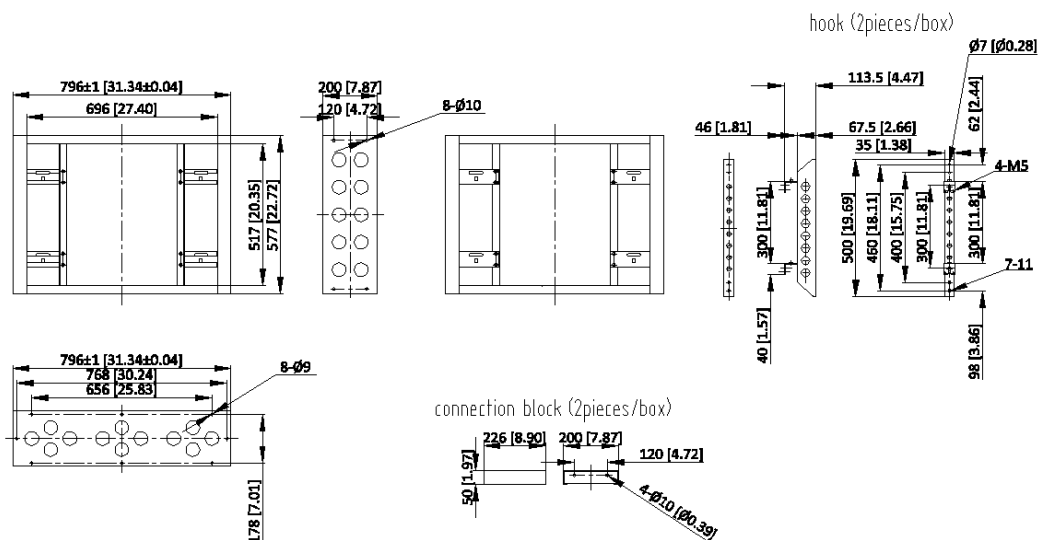

**DS-DN46T1M/F**  
**LCD Display Modular Bracket**

- Solid steel structure, preventing screen bending or twisting
- Cold-rolled steel plate (SPCC)
- Simple and elegant in design

## ▪ Specification

General	
VESA	600 (H) mm × 400 (V) mm
Dimension (W × H × D)	796 mm × 577 mm × 200 mm (31.34" × 22.72" × 7.87")
Gross Weight	20.61 ± 0.5 kg (45.44 ± 1.1 lb)
Net Weight	18 ± 0.5 kg (39.68 ± 1.1 lb)
Default Parameters	
Color	Black
Material	Cold-rolled steel plate (SPCC)
Surface Treatment	Electrostatic spraying

## ▪ Dimension

refer to: 302504890 DS-D2046TL-1B

Unit: mm [inch]