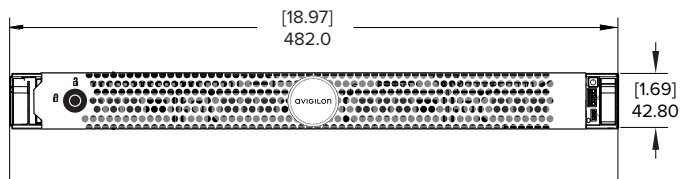

Outline Dimensions

NVR4X-PRM

(NVR4X-PRM-192TB/217TB)

[X.X]	INCHES
X	MM

Outline Dimensions

NVR4X-PRM and NVR4X-STD

(NVR4X-PRM-64TB/96TB/128TB/157TB)

[X.X]	INCHES
X	MM

NVR4-VAL

[X.X]	INCHES
X	MM

Ordering Information

NVR4X-PRM

NVR4X-PRM-64TB	64 TB (72 TB Raw) NVR4X Premium with Microsoft Windows Server 2016 and Avigilon Control Center
NVR4X-PRM-96TB	96 TB (112 TB Raw) NVR4X Premium with Microsoft Windows Server 2016 and Avigilon Control Center
NVR4X-PRM-128TB	128 TB (144 TB Raw) NVR4X Premium with Microsoft Windows Server 2016 and Avigilon Control Center
NVR4X-PRM-157TB	157 TB (180 TB Raw) NVR4X Premium with Microsoft Windows Server 2016 and Avigilon Control Center
NVR4X-PRM-192TB	192 TB (252 TB Raw) NVR4X Premium with Microsoft Windows Server 2016 and Avigilon Control Center
NVR4X-PRM-217TB	217 TB (288 TB Raw) NVR4X Premium with Microsoft Windows Server 2016 and Avigilon Control Center