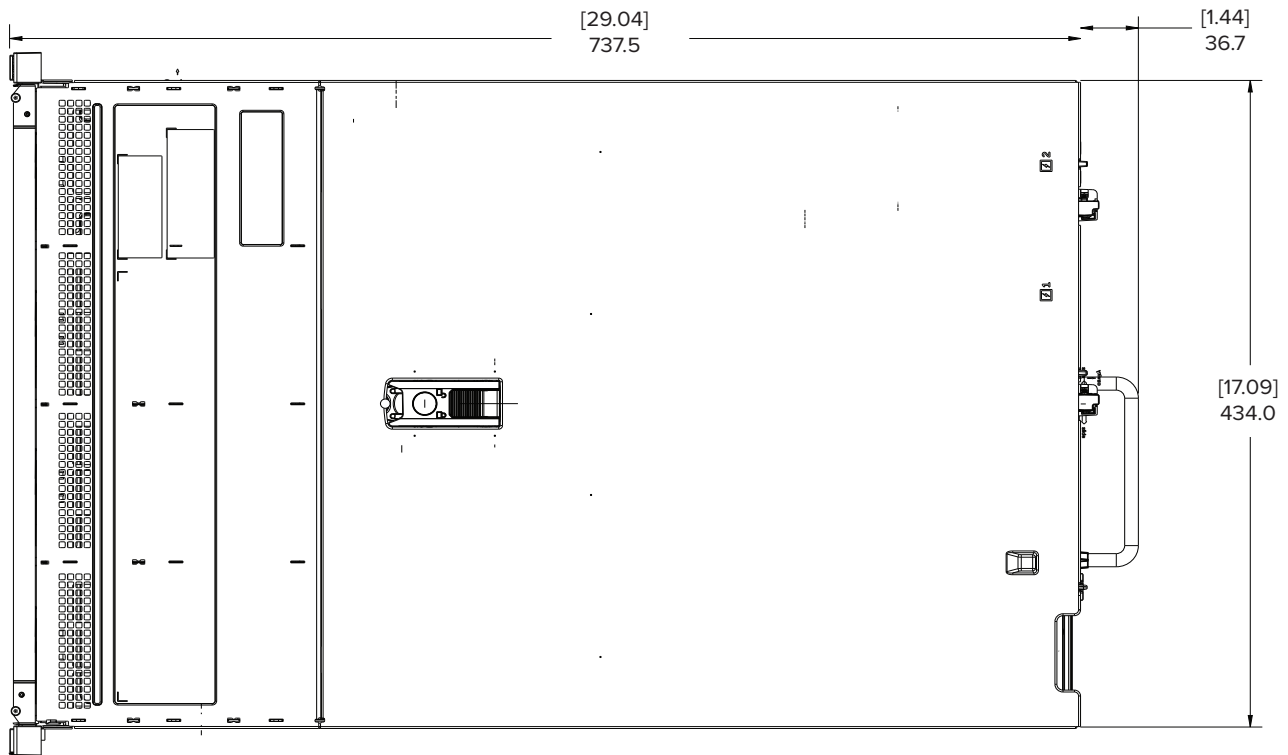

Specifications (Con't)

SUPPLIED ACCESSORIES

Rack Rail System		Sliding rail system with cable management arm. Supports: <ul style="list-style-type: none"> • Tool-less mounting in 19"-wide EIA-310-E compliant square hole and unthreaded round-hole 4-post racks • Toolled mounting in threaded hole 4-post racks
Bezel		1, front
Power Cords	PRM	2
	STD and VAL	1

Outline Dimensions

NVR4X-PRM

(NVR4X-PRM-192TB/217TB)

[X.X]	INCHES
X	MM

Outline Dimensions

NVR4X-PRM and NVR4X-STD

(NVR4X-PRM-64TB/96TB/128TB/157TB)

[X.X]	INCHES
X	MM