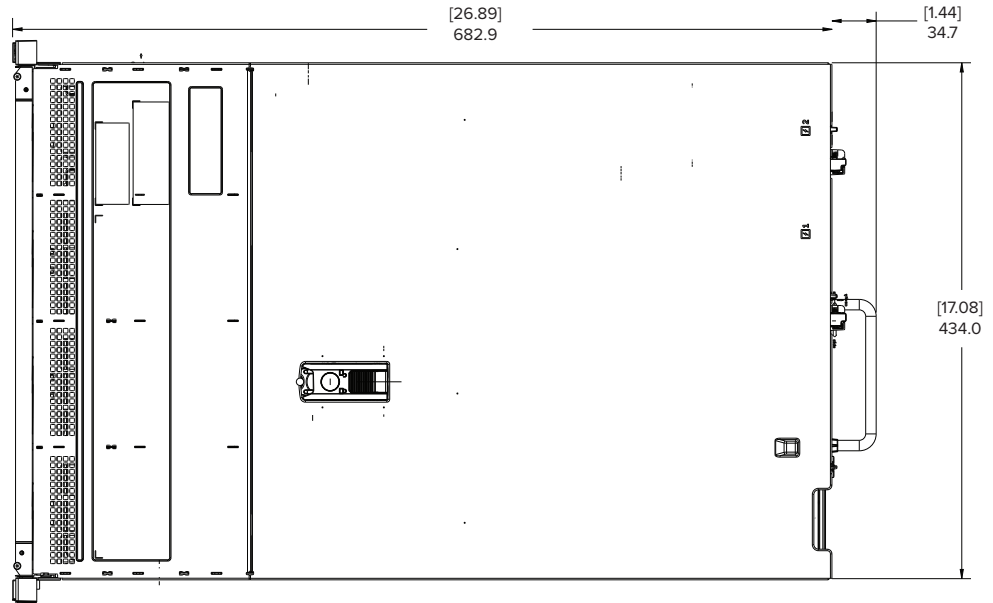

Outline Dimensions

NVR4X-PRM

(NVR4X-PRM-192TB/217TB)

[X.X]	INCHES
X	MM

Outline Dimensions

NVR4X-PRM and NVR4X-STD

(NVR4X-PRM-64TB/96TB/128TB/157TB)

[X.X]	INCHES
X	MM