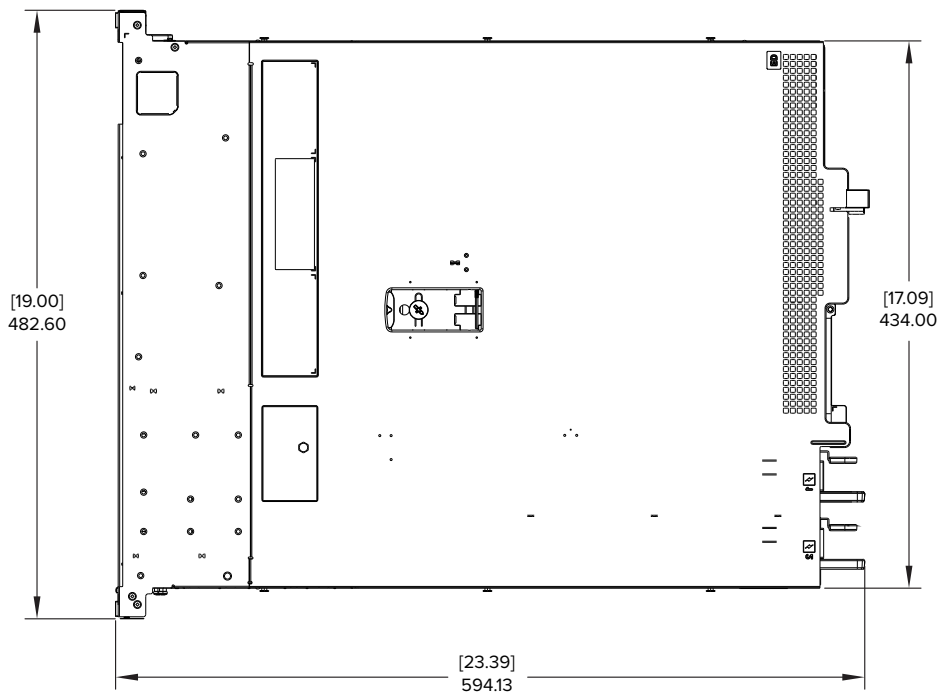

NVR4-VAL

[X.X]	INCHES
X	MM