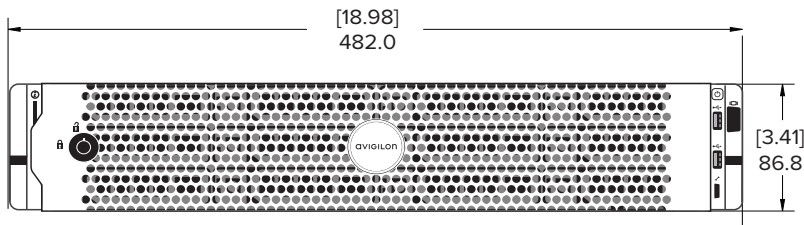

Specifications (Con't)

SUPPLIED ACCESSORIES

Rack Rail System		Sliding rail system with cable management arm. Supports: <ul style="list-style-type: none"> • Tool-less mounting in 19"-wide EIA-310-E compliant square hole and unthreaded round-hole 4-post racks • Toolled mounting in threaded hole 4-post racks
Bezel		1, front
Power Cords	PRM	2
	STD and VAL	1

Outline Dimensions

NVR4X-PRM

(NVR4X-PRM-192TB/217TB)

[X.X]	INCHES
X	MM

Outline Dimensions

NVR4X-PRM and NVR4X-STD

(NVR4X-PRM-64TB/96TB/128TB/157TB)

[X.X]	INCHES
X	MM