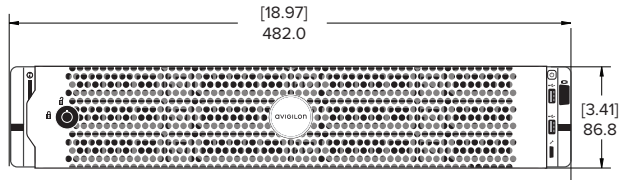

Outline Dimensions

NVR4X-PRM

(NVR4X-PRM-192TB/217TB)

[X.X]	INCHES
X	MM

Outline Dimensions

NVR4X-PRM and NVR4X-STD

(NVR4X-PRM-64TB/96TB/128TB/157TB)

[X.X]	INCHES
X	MM

NVR4-VAL

[X.X]	INCHES
X	MM

Ordering Information

NVR4X-PRM

NVR4X-PRM-64TB	64 TB (72 TB Raw) NVR4X Premium with Microsoft Windows Server 2016 and Avigilon Control Center
NVR4X-PRM-96TB	96 TB (112 TB Raw) NVR4X Premium with Microsoft Windows Server 2016 and Avigilon Control Center
NVR4X-PRM-128TB	128 TB (144 TB Raw) NVR4X Premium with Microsoft Windows Server 2016 and Avigilon Control Center
NVR4X-PRM-157TB	157 TB (180 TB Raw) NVR4X Premium with Microsoft Windows Server 2016 and Avigilon Control Center
NVR4X-PRM-192TB	192 TB (252 TB Raw) NVR4X Premium with Microsoft Windows Server 2016 and Avigilon Control Center
NVR4X-PRM-217TB	217 TB (288 TB Raw) NVR4X Premium with Microsoft Windows Server 2016 and Avigilon Control Center