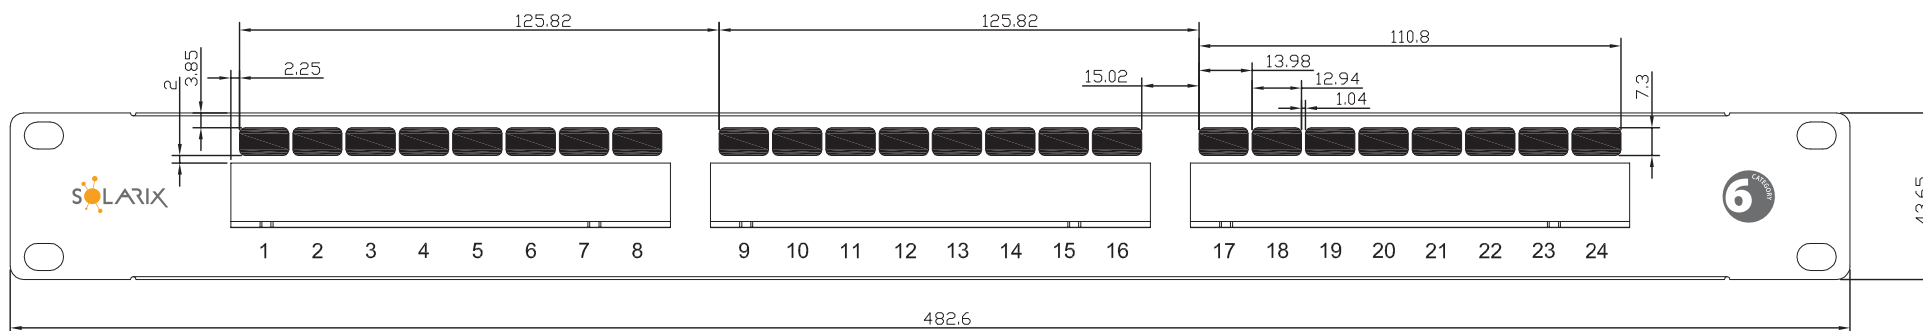

PATCH PANELS LABEL MAP

SX24HD-5E-UTP-BK, SX24HD-5E-STP-SL

SX24HD-6-UTP-BK, SX24HD-6-STP-SL

SX24HDM-0-STP-SL-UNI

SX24M-0-STP-BK-UNI-N

SX24M-0-STP-BK-UNI

SX24L-5E-UTP-BK-N

SX24L-6-UTP-BK-N