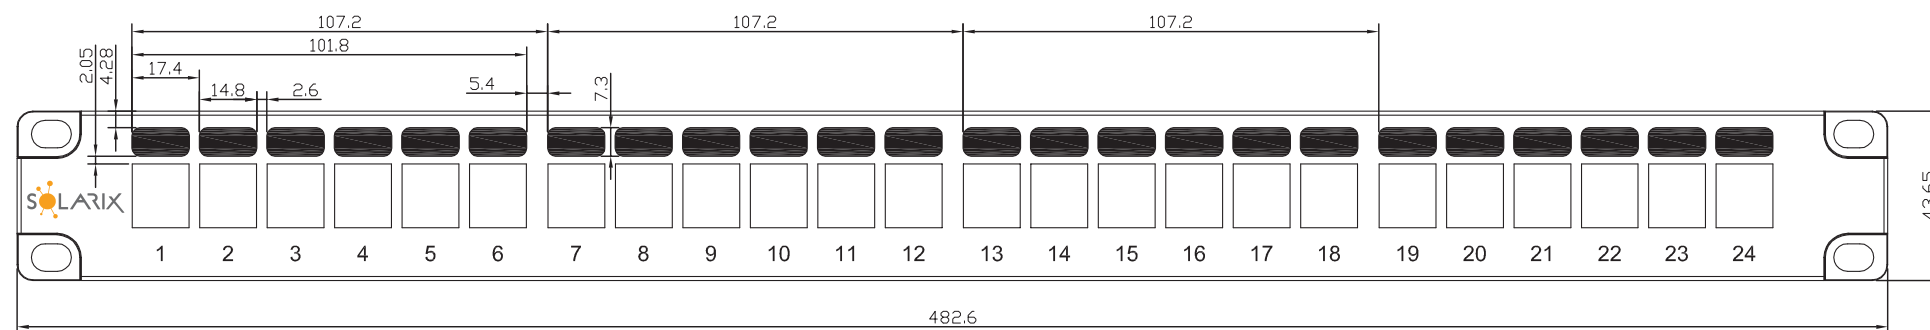

PATCH PANELS LABEL MAP

SX24HD-5E-UTP-BK, SX24HD-5E-STP-SL

SX24HD-6-UTP-BK, SX24HD-6-STP-SL

SX24HDM-0-STP-SL-UNI

SX24M-0-STP-BK-UNI-N

SX24M-0-STP-BK-UNI

SX24L-5E-UTP-BK-N

SX24L-6-UTP-BK-N