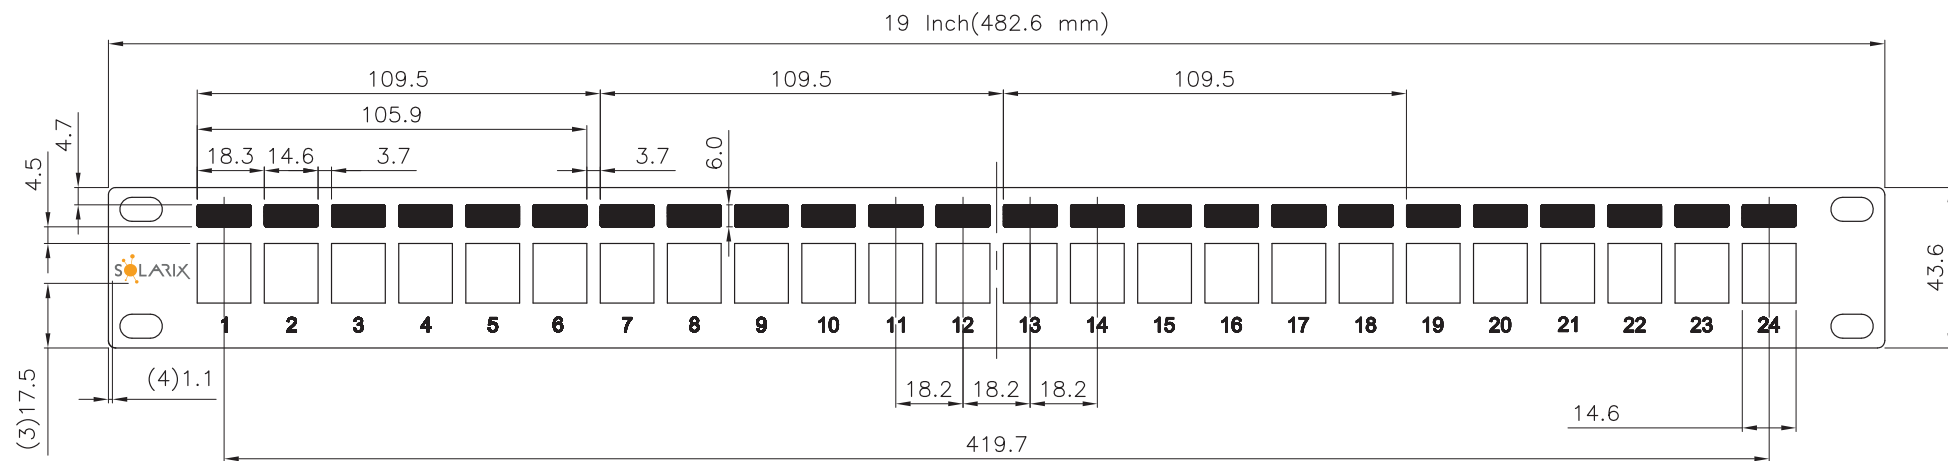

PATCH PANELS LABEL MAP

SX24HD-5E-UTP-BK, SX24HD-5E-STP-SL

SX24HD-6-UTP-BK, SX24HD-6-STP-SL

SX24HDM-0-STP-SL-UNI

SX24M-0-STP-BK-UNI-N

SX24M-0-STP-BK-UNI

SX24L-5E-UTP-BK-N

SX24L-6-UTP-BK-N