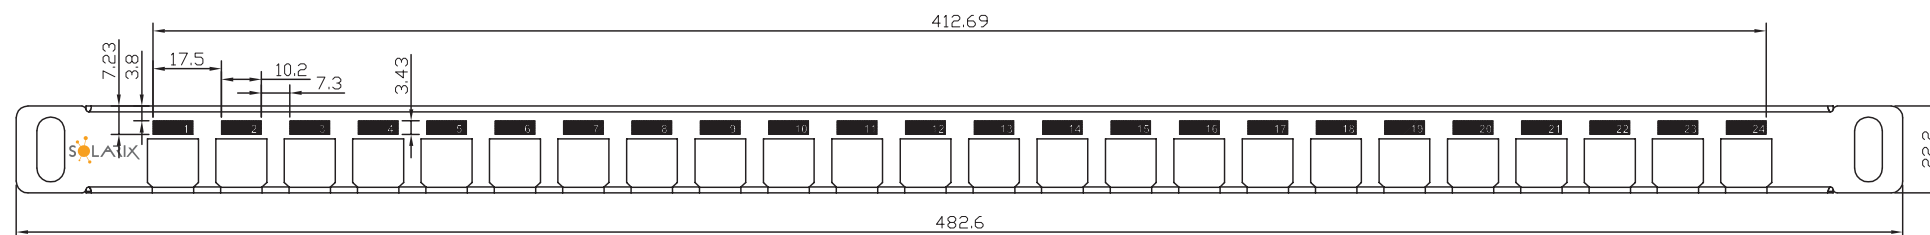

PATCH PANELS LABEL MAP

SX24HD-5E-UTP-BK, SX24HD-5E-STP-SL

SX24HD-6-UTP-BK, SX24HD-6-STP-SL

SX24HDM-0-STP-SL-UNI

SX24M-0-STP-BK-UNI-N

SX24M-0-STP-BK-UNI

SX24L-5E-UTP-BK-N

SX24L-6-UTP-BK-N