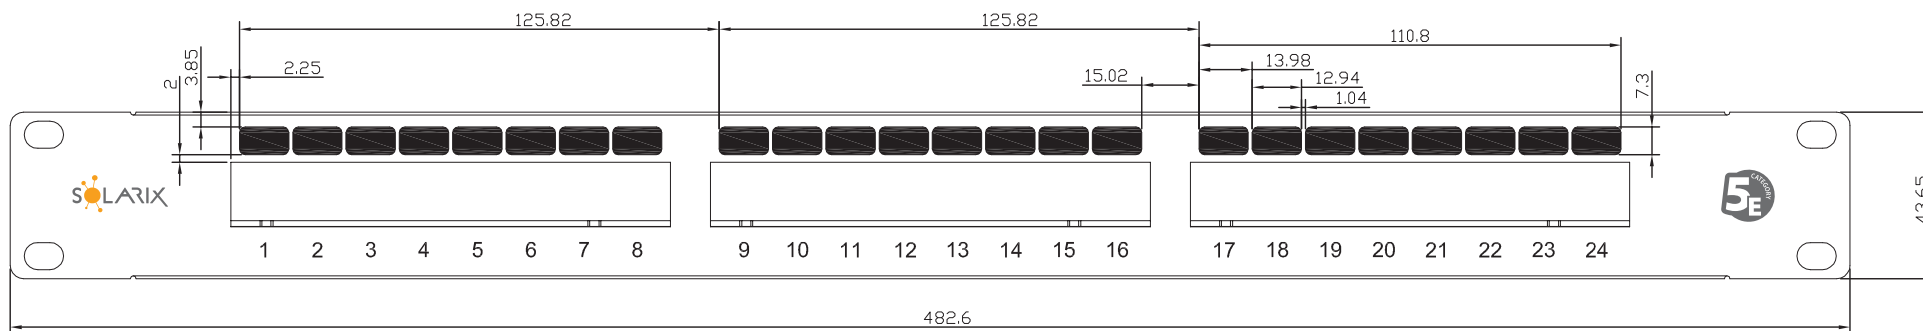

PATCH PANELS LABEL MAP

SX24HD-5E-UTP-BK, SX24HD-5E-STP-SL

SX24HD-6-UTP-BK, SX24HD-6-STP-SL

SX24HDM-0-STP-SL-UNI

SX24M-0-STP-BK-UNI-N

SX24M-0-STP-BK-UNI

SX24L-5E-UTP-BK-N

SX24L-6-UTP-BK-N