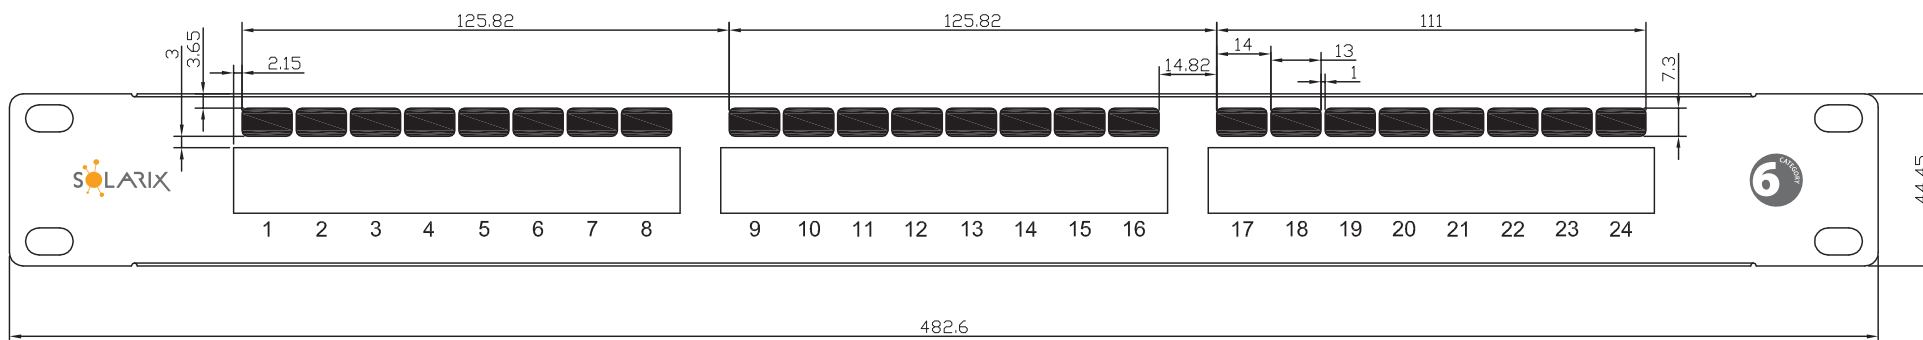

SX24-6-STP-BK