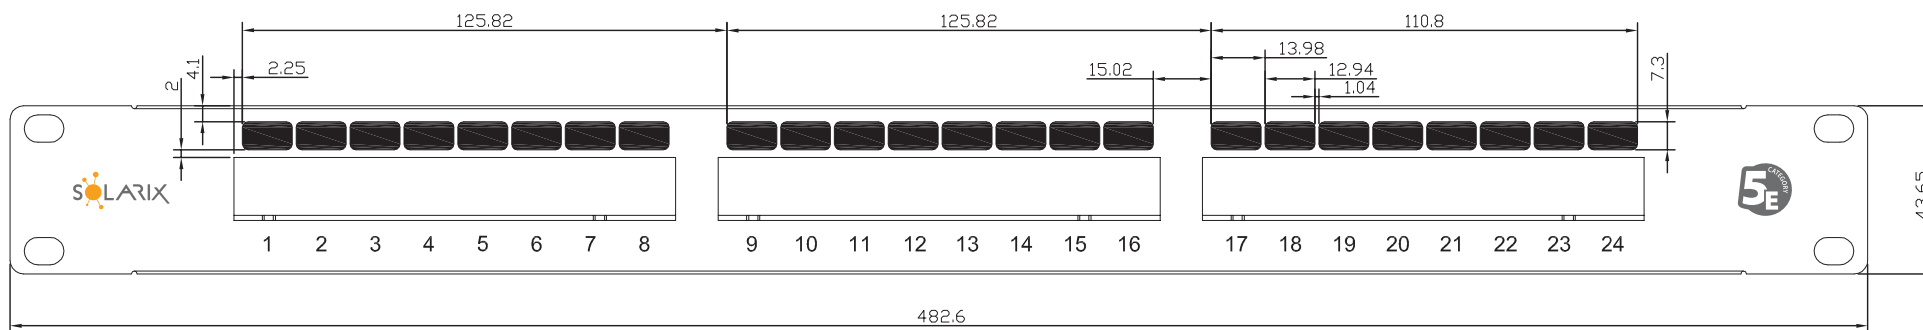

SX24-5E-STP-BK-N