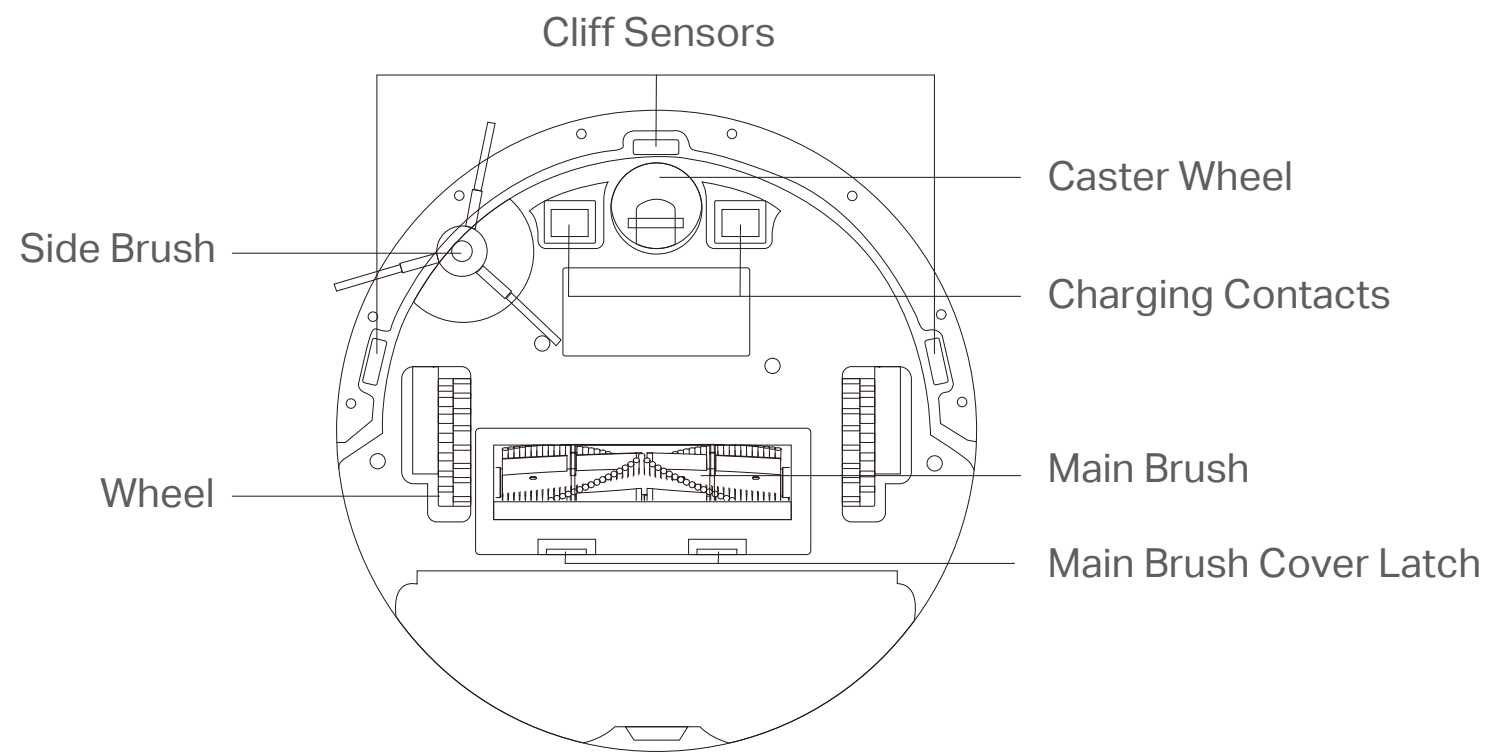

Combination Button

- Press and hold simultaneously for 5 seconds:
Enter setup mode to configure network.
- Press and hold simultaneously for 10 seconds:
Restore to factory default settings.

LED

- **Red:** Battery level < 20%; Error
- **Orange:** Battery level between 20% and 80%
- **Green:** Battery level > 80%

Overview

// Overview

Auto-Empty Dock

LED Indicator

- White: Working properly
- Off: Robot vacuum is connected to the dock; sleeping.
- Solid Red: Dust bag not installed; top cover not closed.
- Flashing Red: Error

// Highlights

4200Pa Hyper Suction

With industry-leading suction power up to 4200Pa, the Tapo Robot Vacuum is designed for a deeper clean that sweeps away debris sandwiched between gaps and dust hidden in carpets, leaving nothing but a spotless floor.