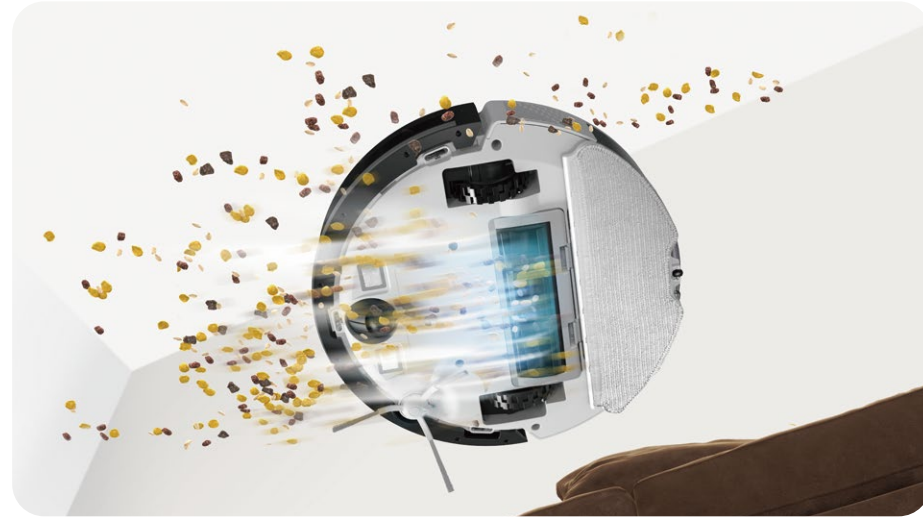

Overview

// Overview

Auto-Empty Dock

LED Indicator

- White: Working properly
- Off: Robot vacuum is connected to the dock; sleeping.
- Solid Red: Dust bag not installed; top cover not closed.
- Flashing Red: Error

// Highlights

Up to 70 Days Hands-Free Cleaning

- **No-Fuss Auto Empty**
Automatically empties its dustbin after cleaning to keep your hands free
- **4L Sealed Disposable Dust Bag**
Dust stays out of sight for up to 70 days and your hands stay clean†
- **Empties without Residue**
The dock's strong 27000Pa suction power and shortened air duct help empty the dustbin within moments
- **Reduces Untimely Noise Interference**
Auto-adjusts emptying duration and follows do-not-disturb schedules to avoid noisy interruptions

// Highlights

4200Pa Hyper Suction

With industry-leading suction power up to 4200Pa, the Tapo Robot Vacuum is designed for a deeper clean that sweeps away debris sandwiched between gaps and dust hidden in carpets, leaving nothing but a spotless floor.