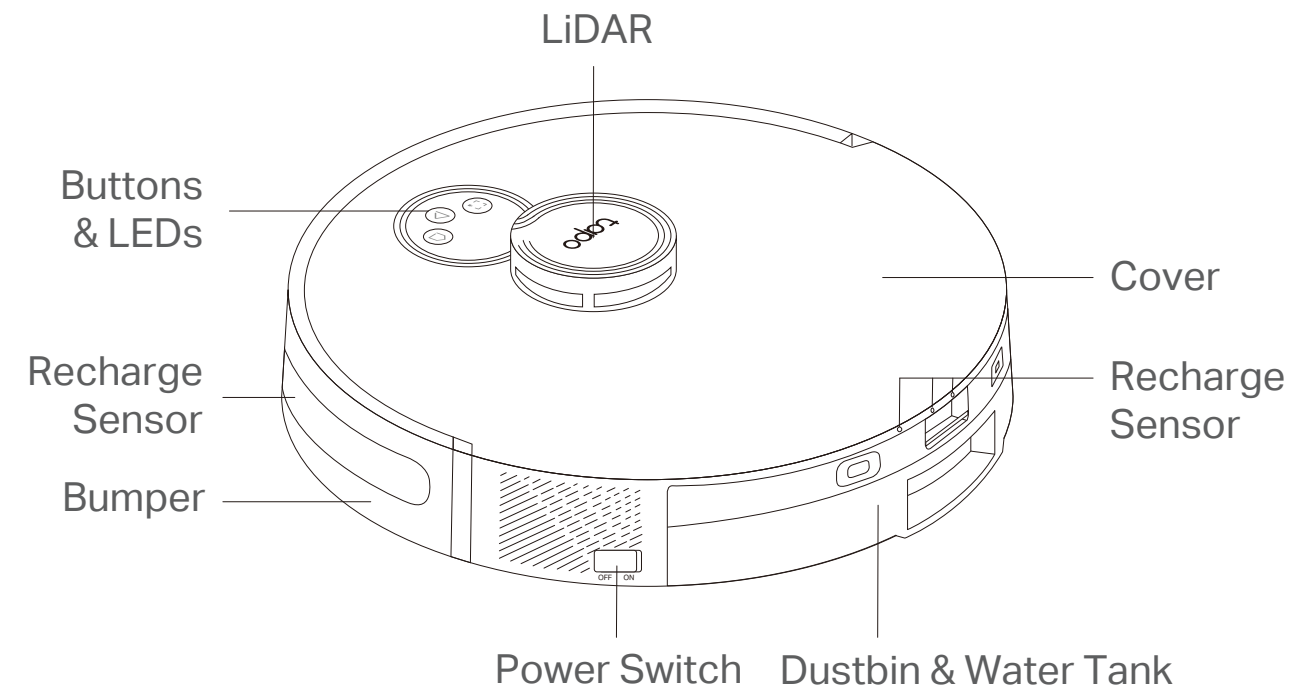

Combination Button

- Press and hold simultaneously for 5 seconds:
Enter setup mode to configure network.
- Press and hold simultaneously for 10 seconds:
Restore to factory default settings.

LED

- **Red:** Battery level < 20%; Error
- **Orange:** Battery level between 20% and 80%
- **Green:** Battery level > 80%

Overview

// Overview

Auto-Empty Dock

LED Indicator

- White: Working properly
- Off: Robot vacuum is connected to the dock; sleeping.
- Solid Red: Dust bag not installed; top cover not closed.
- Flashing Red: Error