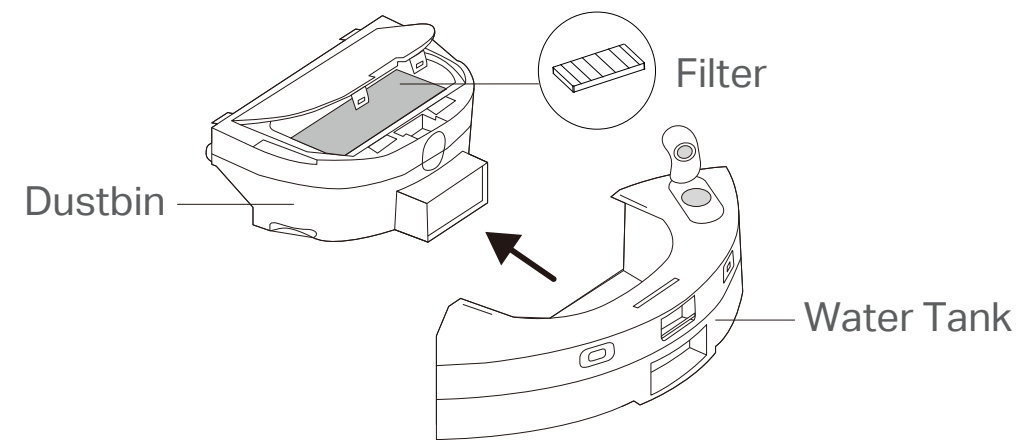

Combination Button

- Press and hold simultaneously for 5 seconds:
Enter setup mode to configure network.
- Press and hold simultaneously for 10 seconds:
Restore to factory default settings.

LED

- **Red:** Battery level < 20%; Error
- **Orange:** Battery level between 20% and 80%
- **Green:** Battery level > 80%

Overview

// Overview

Auto-Empty Dock

LED Indicator

- White: Working properly
- Off: Robot vacuum is connected to the dock; sleeping.
- Solid Red: Dust bag not installed; top cover not closed.
- Flashing Red: Error

// Highlights

4200Pa Hyper Suction

With industry-leading suction power up to 4200Pa, the Tapo Robot Vacuum is designed for a deeper clean that sweeps away debris sandwiched between gaps and dust hidden in carpets, leaving nothing but a spotless floor.