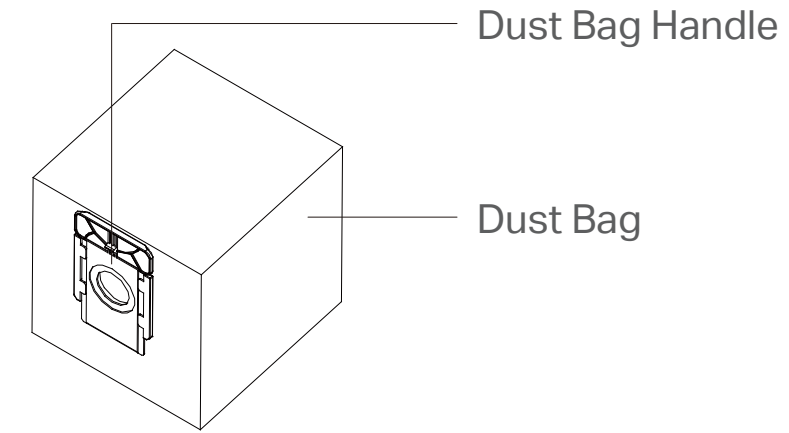

Overview

// Overview

Auto-Empty Dock

LED Indicator

- White: Working properly
- Off: Robot vacuum is connected to the dock; sleeping.
- Solid Red: Dust bag not installed; top cover not closed.
- Flashing Red: Error