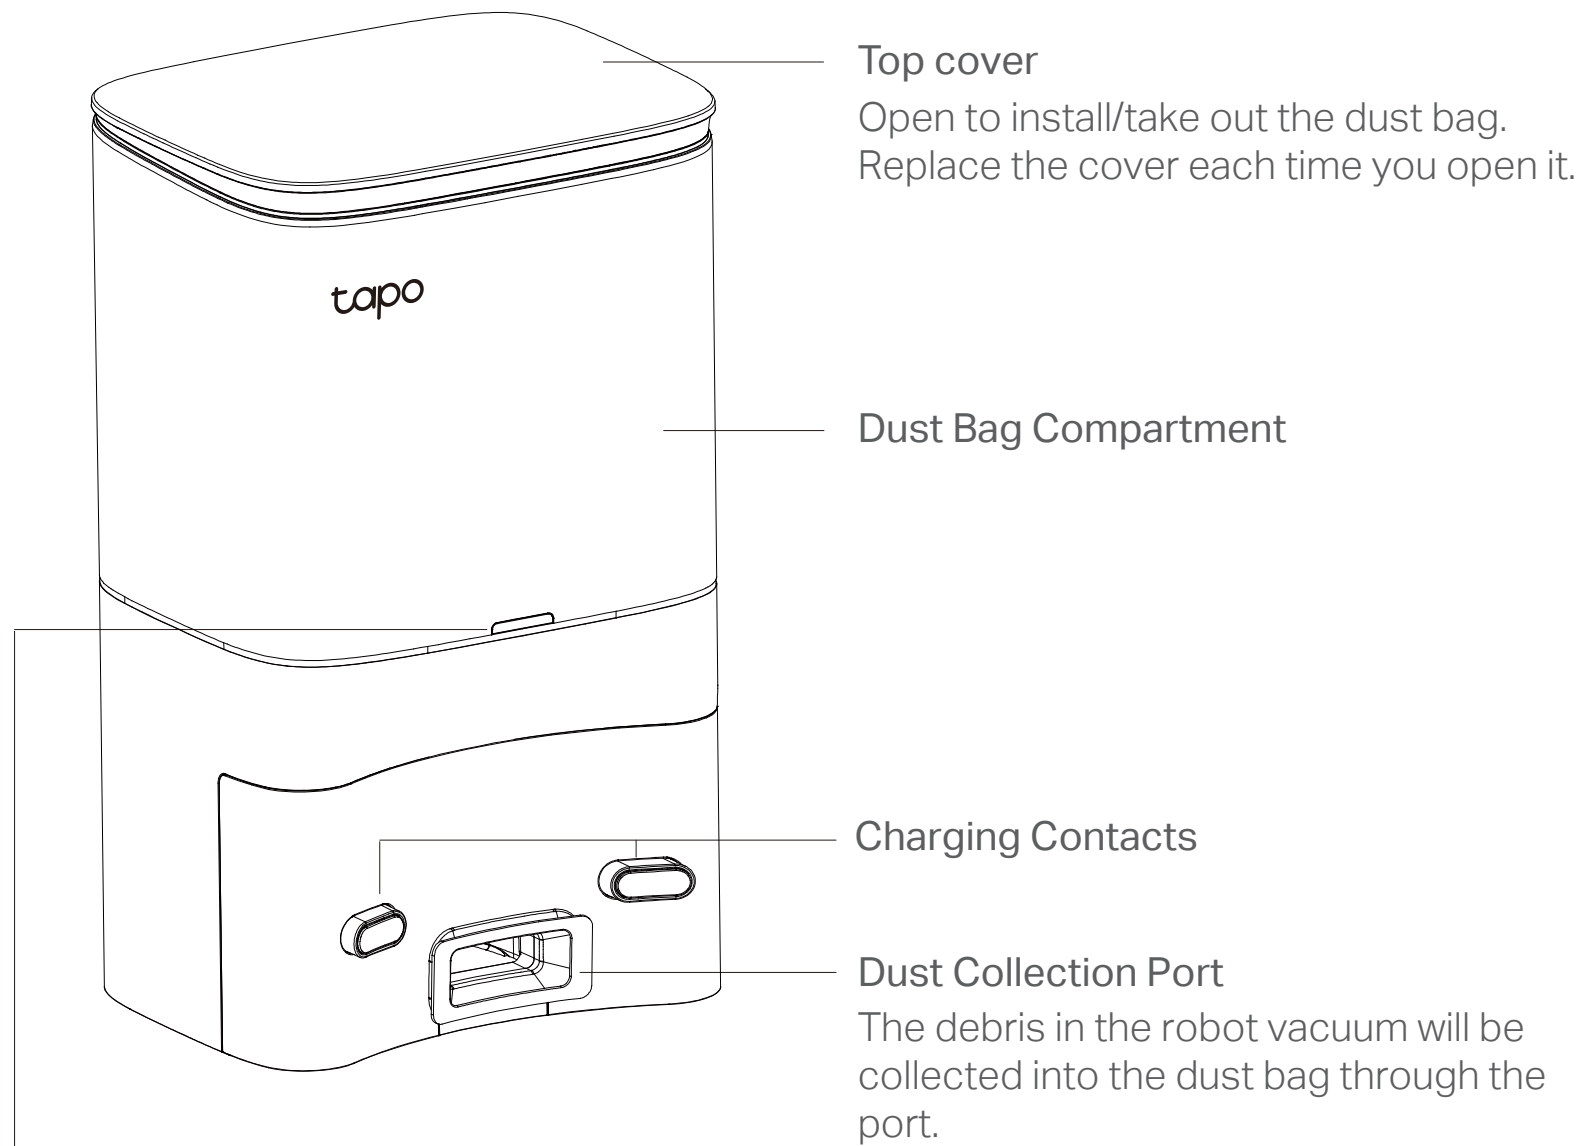

Combination Button

- Press and hold simultaneously for 5 seconds:
Enter setup mode to configure network.
- Press and hold simultaneously for 10 seconds:
Restore to factory default settings.

LED

- **Red:** Battery level < 20%; Error
- **Orange:** Battery level between 20% and 80%
- **Green:** Battery level > 80%

Overview

// Overview

Auto-Empty Dock

LED Indicator

- White: Working properly
- Off: Robot vacuum is connected to the dock; sleeping.
- Solid Red: Dust bag not installed; top cover not closed.
- Flashing Red: Error

// Highlights

Up to 70 Days Hands-Free Cleaning

- **No-Fuss Auto Empty**
Automatically empties its dustbin after cleaning to keep your hands free
- **4L Sealed Disposable Dust Bag**
Dust stays out of sight for up to 70 days and your hands stay clean†
- **Empties without Residue**
The dock's strong 27000Pa suction power and shortened air duct help empty the dustbin within moments
- **Reduces Untimely Noise Interference**
Auto-adjusts emptying duration and follows do-not-disturb schedules to avoid noisy interruptions

// Highlights

4200Pa Hyper Suction

With industry-leading suction power up to 4200Pa, the Tapo Robot Vacuum is designed for a deeper clean that sweeps away debris sandwiched between gaps and dust hidden in carpets, leaving nothing but a spotless floor.