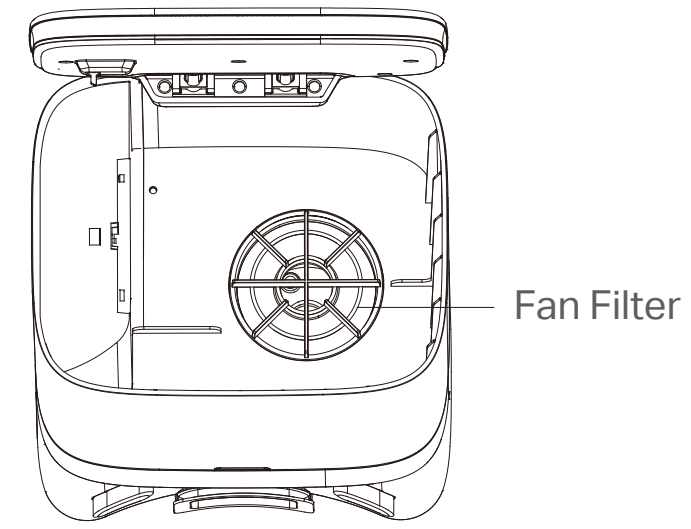

Overview

// Overview

Auto-Empty Dock

LED Indicator

- White: Working properly
- Off: Robot vacuum is connected to the dock; sleeping.
- Solid Red: Dust bag not installed; top cover not closed.
- Flashing Red: Error