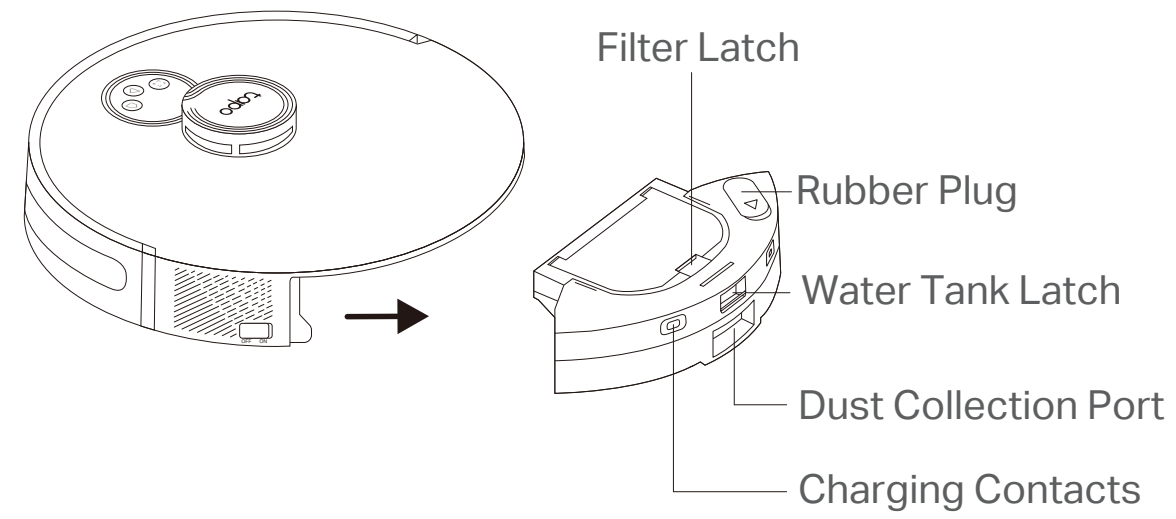

Combination Button

- Press and hold simultaneously for 5 seconds:
Enter setup mode to configure network.
- Press and hold simultaneously for 10 seconds:
Restore to factory default settings.

LED

- **Red:** Battery level < 20%; Error
- **Orange:** Battery level between 20% and 80%
- **Green:** Battery level > 80%

Overview

// Overview

Auto-Empty Dock

LED Indicator

- White: Working properly
- Off: Robot vacuum is connected to the dock; sleeping.
- Solid Red: Dust bag not installed; top cover not closed.
- Flashing Red: Error