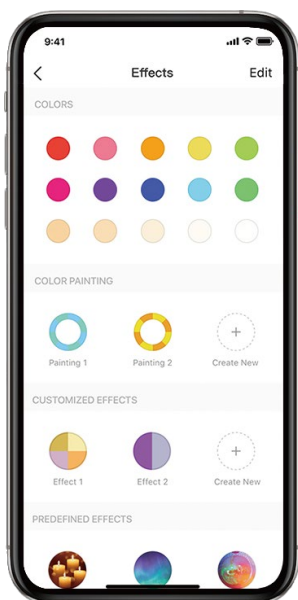

Smart Wi-Fi Light Strip, Multicolor

Model: Tapo L930-10

2 x 5m
2 x 16.4ft

Full color ambiance for every occasion

16 Million Colors

2000 Lumens Brightness

Custom Color Zones

Durable PU Coating

No Hub Required

Additional White LEDs

Light Segments

Schedule & Timer

Voice Control[^]

Cutttable*

App Control

// Highlights

Your Mood, Your Colors, Any Time

- Infinite Colors and Warmth
Set the mood and create the perfect ambiance
- Smart Control
Manage the lights with one tap of your mobile device
- Save Your Favorite Moods
Preset your favorite lighting moods for any scenario

// Highlights

Wonderful Lighting Effects

Pick from a variety of animated effects for a unique lighting experience. Multicolor LEDs allow you to create your own ambiance in tons of fun colors and levels of brightness.