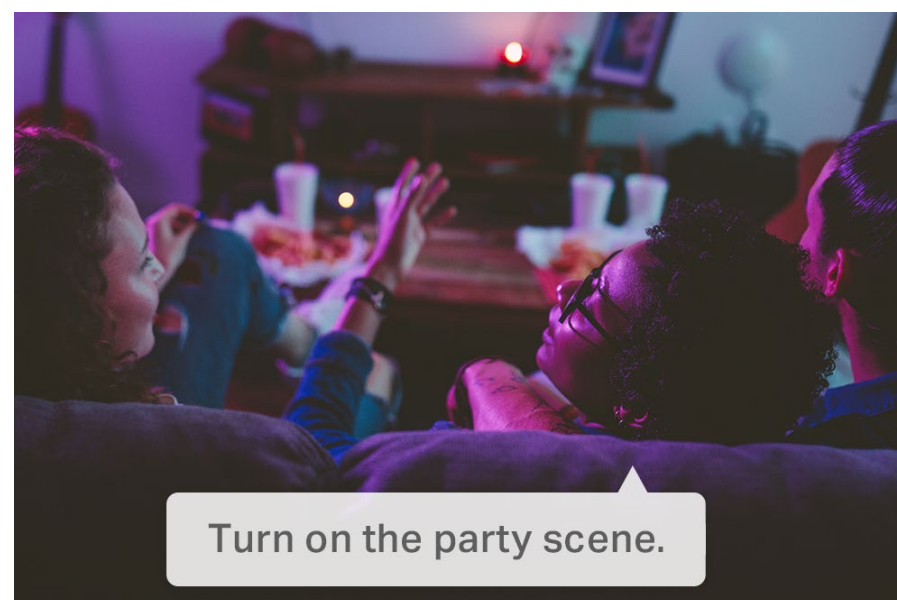

Free Up Your Hands with Voice Control

You can use Amazon Alexa or Google Assistant to control your device with voice commands like "Alexa, turn on the light please". You can also control it via Siri® Shortcuts.